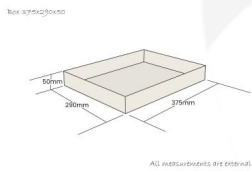

NATURAL BIRCH PLY BOX 375X290X50

SKU: BXPLY37529050NAT

£36.84 Excl. VAT

- Mitred corners - clean lines
- High finish standard - very smooth
- Birch ply - strong and robust

GALLERY IMAGES

NATURAL BIRCH PLY BOX 375X290X50

This classic Natural Birch Ply Box 375x290x50 is ideal as a merchandise display. It is also great as a general desk or kitchen tidy and its range of stains offer flexibility for your design style. It is available in a range of standard sizes.

The Natural Birch Ply Box has very crisp and clean lines with a higher standard of finish than the rustic equivalent.

If you have particular size requirements that aren't listed then please do [contact us](#) for a bespoke design

ADDITIONAL INFORMATION

Dimensions	375 × 290 × 50 mm
Wood	Plywood
Handle	None
Compartments	1 Compartment