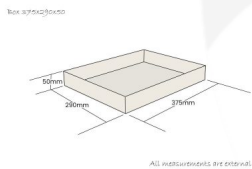

NATURAL BIRCH PLY BOX 375X290X50

SKU: BXPLY37529050NAT

£36.84 Excl. VAT

- Mitred corners - clean lines
- High finish standard - very smooth
- Birch ply - strong and robust

GALLERY IMAGES

NATURAL BIRCH PLY BOX 375X290X50

This classic Natural Birch Ply Box 375x290x50 is ideal as a merchandise display. It is also great as a general desk or kitchen tidy and its range of stains offer flexibility for your design style. It is available in a range of standard sizes.

The Natural Birch Ply Box has very crisp and clean lines with a higher standard of finish than the rustic equivalent.

If you have particular size requirements that aren't listed then please do [contact us](#) for a bespoke design

ADDITIONAL INFORMATION

Dimensions	375 × 290 × 50 mm
Wood	Plywood
Handle	None
Compartments	1 Compartment