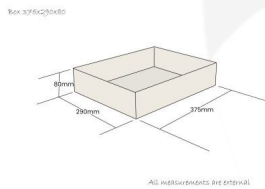

NATURAL BIRCH PLY BOX 375X290X80

SKU: BXPLY37529080NAT

£41.00 Excl. VAT

- Mitred corners - clean lines
- High finish standard - very smooth
- Birch ply - strong and robust

GALLERY IMAGES

NATURAL BIRCH PLY BOX 375X290X80

This classic Natural Birch Ply Box 375x290x80 is ideal as a merchandise display. It is also great as a general desk or kitchen tidy and its range of stains offer flexibility for your design style. It is available in a range of standard sizes.

The Natural Birch Ply Box 375x290x80 has very crisp and clean lines with a higher standard of finish than the rustic equivalent.

If you have particular size requirements that aren't listed then please do [contact us](#) for a bespoke design

ADDITIONAL INFORMATION

Dimensions	375 × 290 × 80 mm
Wood	Plywood
Handle	None
Compartments	1 Compartment