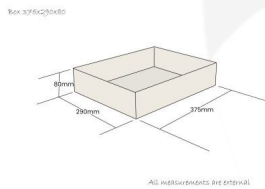

NATURAL BIRCH PLY BOX 375X290X80

SKU: BXPLY37529080NAT

£38.68 Excl. VAT

- Mitred corners - clean lines
- High finish standard - very smooth
- Birch ply - strong and robust

GALLERY IMAGES

NATURAL BIRCH PLY BOX 375X290X80

This classic Natural Birch Ply Box 375x290x80 is ideal as a merchandise display. It is also great as a general desk or kitchen tidy and its range of stains offer flexibility for your design style. It is available in a range of standard sizes.

The Natural Birch Ply Box 375x290x80 has very crisp and clean lines with a higher standard of finish than the rustic equivalent.

If you have particular size requirements that aren't listed then please do [contact us](#) for a bespoke design

ADDITIONAL INFORMATION

Dimensions	375 × 290 × 80 mm
Wood	Plywood
Handle	None
Compartments	1 Compartment