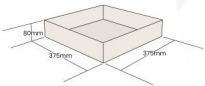

NATURAL BIRCH PLY BOX 375X375X50

SKU: BXPLY37537550NAT

£38.12 Excl. VAT

- Mitred corners - clean lines
- High finish standard - very smooth
- Birch ply - strong and robust

GALLERY IMAGES

Top - 375x375x50

All measurements are external

NATURAL BIRCH PLY BOX 375X375X50

This classic Natural Birch Ply Box 375x375x50 is ideal as a merchandise display. It is also great as a general desk or kitchen tidy and its range of stains offer flexibility for your design style. It is available in a range of standard sizes.

The Natural Birch Ply Box has very crisp and clean lines with a higher standard of finish than the rustic equivalent.

If you have particular size requirements that aren't listed then please do [contact us](#) for a bespoke design

ADDITIONAL INFORMATION

Dimensions	375 × 375 × 50 mm
Wood	Plywood
Handle	None
Compartments	1 Compartment