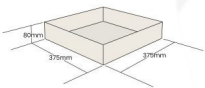

NATURAL BIRCH PLY BOX 375X375X80

SKU: BXPLY37537580NAT

£49.67 Excl. VAT

- Mitred corners - clean lines
- High finish standard - very smooth
- Birch ply - strong and robust

GALLERY IMAGES

Top - 375x375x80

All measurements are external

NATURAL BIRCH PLY BOX 375X375X80

This classic Natural Birch Ply Box 375x375x80 is ideal as a merchandise display. It is also great as a general desk or kitchen tidy and its range of stains offer flexibility for your design style. It is available in a range of standard sizes.

The Ply box has very crisp and clean lines with a higher standard of finish than the rustic equivalent.

If you have particular size requirements that aren't listed then please do [contact us](#) for a bespoke design

ADDITIONAL INFORMATION

| | |
|---------------------|-------------------|
| Dimensions | 375 × 375 × 80 mm |
| Wood | Plywood |
| Handle | None |
| Compartments | 1 Compartment |