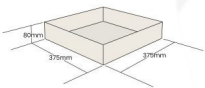

NATURAL BIRCH PLY BOX 375X375X80

SKU: BXPLY37537580NAT

£49.67 Excl. VAT

- Mitred corners - clean lines
- High finish standard - very smooth
- Birch ply - strong and robust

GALLERY IMAGES

Top - 375x375x80

All measurements are external

NATURAL BIRCH PLY BOX 375X375X80

This classic Natural Birch Ply Box 375x375x80 is ideal as a merchandise display. It is also great as a general desk or kitchen tidy and its range of stains offer flexibility for your design style. It is available in a range of standard sizes.

The Ply box has very crisp and clean lines with a higher standard of finish than the rustic equivalent.

If you have particular size requirements that aren't listed then please do [contact us](#) for a bespoke design

ADDITIONAL INFORMATION

Dimensions	375 × 375 × 80 mm
Wood	Plywood
Handle	None
Compartments	1 Compartment