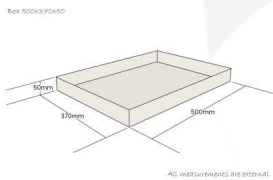

NATURAL BIRCH PLY BOX 500X370X50

SKU: BXPLY50037050NAT

£57.17 Excl. VAT

- Mitred corners - clean lines
- High finish standard - very smooth
- Birch ply - strong and robust

GALLERY IMAGES

NATURAL BIRCH PLY BOX 500X370X50

This classic Natural Birch Ply Box 500x370x50 is ideal as a merchandise display. It is also great as a general desk or kitchen tidy and its range of stains offer flexibility for your design style. It is available in a range of standard sizes.

The Natural Birch Ply Box has very crisp and clean lines with a higher standard of finish than the rustic box equivalent.

If you have particular size requirements that aren't listed then please do [contact us](#) for a bespoke design

ADDITIONAL INFORMATION

Dimensions	500 × 370 × 50 mm
Wood	Plywood
Handle	None
Compartments	1 Compartment