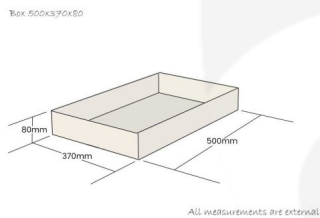

## NATURAL BIRCH PLY BOX 500X370X80

**SKU:** BXPLY50037080NAT

**£60.03 Excl. VAT**

- Mitred corners - clean lines
- High finish standard - very smooth
- Birch ply - strong and robust

## NATURAL BIRCH PLY BOX 500X370X80

This classic Natural Birch Ply Box 500x370x80 is ideal as a merchandise display. It is also great as a general desk or kitchen tidy and its range of stains offer flexibility for your design style. It is available in a range of standard sizes.

The Natural Birch Ply Box has very crisp and clean lines with a higher standard of finish than the rustic box equivalent.

If you have particular size requirements that aren't listed then please do [contact us](#) for a bespoke design

### ADDITIONAL INFORMATION

<b>Dimensions</b>	500 × 370 × 80 mm
<b>Wood</b>	Plywood
<b>Handle</b>	None
<b>Compartments</b>	1 Compartment