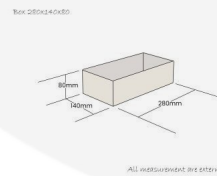

NATURAL BIRCH PLY TRAY 280X140X80

SKU: N/A

£43.84 Excl. VAT

- Mitred corners - clean lines
- High finish standard - very smooth
- Birch ply - strong and robust
- Hand holds - easy carry

GALLERY IMAGES

NATURAL BIRCH PLY TRAY 280X140X80

This Natural Birch Ply Tray 280x140x80 is ideal as a merchandise display. It is also great as a general catering or serving tray. It is available in a range of standard sizes.

The Natural Ply tray has very crisp and clean lines with a high standard of finish.

If you have particular size requirements that aren't listed below then please do [contact us](#) for a bespoke design

ADDITIONAL INFORMATION

Dimensions

280 × 140 × 80 mm

Wood

Plywood