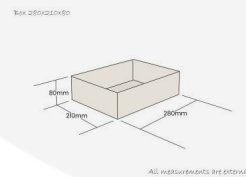

## NATURAL BIRCH PLY TRAY 280X210X80

SKU: N/A

£46.76 Excl. VAT

- Mitred corners - clean lines
- High finish standard - very smooth
- Birch ply - strong and robust
- Hand holds - easy carry

## NATURAL BIRCH PLY TRAY 280X210X80

This Natural Birch Ply Tray 280x210x80 is ideal as a merchandise display. It is also great as a general catering and serving tray. It is available in a range of standard sizes.

The Natural Ply tray has very crisp and clean lines with a high standard of finish.

If you have particular size requirements that aren't listed below then please do [contact us](#) for a bespoke design

### ADDITIONAL INFORMATION

<b>Dimensions</b>	280 × 210 × 80 mm
<b>Wood</b>	Plywood
<b>Assembly</b>	Pre-assembled
<b>Colour</b>	Natural
<b>Compartments</b>	1 Compartment
<b>Finish</b>	Lacquered