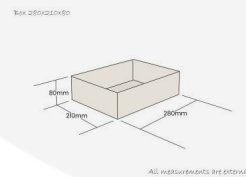

NATURAL BIRCH PLY TRAY 280X210X80

SKU: N/A

£46.76 Excl. VAT

- Mitred corners - clean lines
- High finish standard - very smooth
- Birch ply - strong and robust
- Hand holds - easy carry

GALLERY IMAGES

NATURAL BIRCH PLY TRAY 280X210X80

This Natural Birch Ply Tray 280x210x80 is ideal as a merchandise display. It is also great as a general catering and serving tray. It is available in a range of standard sizes.

The Natural Ply tray has very crisp and clean lines with a high standard of finish.

If you have particular size requirements that aren't listed below then please do [contact us](#) for a bespoke design

ADDITIONAL INFORMATION

Dimensions	280 × 210 × 80 mm
Wood	Plywood
Assembly	Pre-assembled
Colour	Natural
Compartments	1 Compartment
Finish	Lacquered