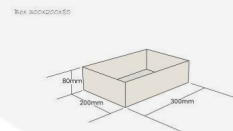

NATURAL BIRCH PLY TRAY 300X200X80

SKU: N/A

£46.76 Excl. VAT

- Mitred corners - clean lines
- High finish standard - very smooth
- Birch ply - strong and robust
- Hand holds - easy carry

GALLERY IMAGES

NATURAL BIRCH PLY TRAY 300X200X80

This Natural Birch Ply Tray 300x200x80 is ideal as a merchandise display. It is also great as a general catering or serving tray. It is available in a range of standard sizes.

The Natural Ply tray has very crisp and clean lines with a high standard of finish.

If you have particular size requirements that aren't listed below then please do [contact us](#) for a bespoke design.

ADDITIONAL INFORMATION

Dimensions

300 × 200 × 80 mm

Wood

Plywood