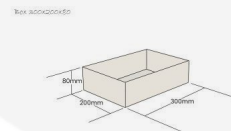

## NATURAL BIRCH PLY TRAY 300X200X80

SKU: N/A

£46.76 Excl. VAT

- Mitred corners - clean lines
- High finish standard - very smooth
- Birch ply - strong and robust
- Hand holds - easy carry

## NATURAL BIRCH PLY TRAY 300X200X80

This Natural Birch Ply Tray 300x200x80 is ideal as a merchandise display. It is also great as a general catering or serving tray. It is available in a range of standard sizes.

The Natural Ply tray has very crisp and clean lines with a high standard of finish.

If you have particular size requirements that aren't listed below then please do [contact us](#) for a bespoke design.

### ADDITIONAL INFORMATION

**Dimensions**

300 × 200 × 80 mm

**Wood**

Plywood