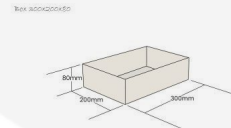

## NATURAL BIRCH PLY TRAY 300X200X80

SKU: N/A

£46.76 Excl. VAT

- Mitred corners - clean lines
- High finish standard - very smooth
- Birch ply - strong and robust
- Hand holds - easy carry

## NATURAL BIRCH PLY TRAY 300X200X80

This Natural Birch Ply Tray 300x200x80 is ideal as a merchandise display. It is also great as a general catering or serving tray. It is available in a range of standard sizes.

The Natural Ply tray has very crisp and clean lines with a high standard of finish.

If you have particular size requirements that aren't listed below then please do [contact us](#) for a bespoke design.

### ADDITIONAL INFORMATION

**Dimensions**

300 × 200 × 80 mm

**Wood**

Plywood