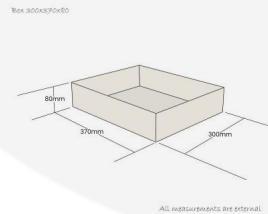

## NATURAL BIRCH PLY TRAY 300X370X80

SKU: N/A

£49.68 Excl. VAT

- Mitred corners - clean lines
- High finish standard - very smooth
- Birch ply - strong and robust
- Hand holds - easy carry

## NATURAL BIRCH PLY TRAY 300X370X80

This Natural Birch Ply Tray 300x370x80 is ideal as a merchandise display. It is also great as a general catering and serving tray. It is available in a range of standard sizes.

The Ply tray has very crisp and clean lines with a high standard of finish.

If you have particular size requirements that aren't listed below then please do [contact us](#) for a bespoke design.

### ADDITIONAL INFORMATION

<b>Dimensions</b>	300 × 370 × 80 mm
<b>Wood</b>	Plywood
<b>Compartments</b>	1 Compartment