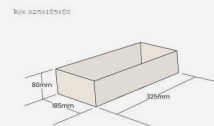

NATURAL BIRCH PLY TRAY 325X185X80

SKU: N/A

£49.68 Excl. VAT

- Mitred corners - clean lines
- High finish standard - very smooth
- Birch ply - strong and robust
- Hand holds - easy carry

GALLERY IMAGES

All measurements are external.

NATURAL BIRCH PLY TRAY 325X185X80

This Natural Birch Ply Tray 325x185x80 is ideal as a merchandise display. It is also great as a general catering or serving tray. It is available in a range of standard sizes.

The Natural Ply tray has very crisp and clean lines with a high standard of finish.

If you have particular size requirements that aren't listed below then please do [contact us](#) for a bespoke design.

ADDITIONAL INFORMATION

Dimensions	325 × 185 × 80 mm
Wood	Plywood
Assembly	Pre-assembled
Colour	Natural
Compartments	1 Compartment
Finish	Lacquered