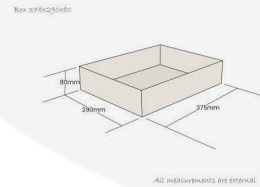

NATURAL BIRCH PLY TRAY 375X290X80

SKU: BXPLYH37529080NAT

£49.68 Excl. VAT

- Mitred corners - clean lines
- High painted finish standard - very smooth
- Birch ply - strong and robust
- Hand holds - easy carry

GALLERY IMAGES

NATURAL BIRCH PLY TRAY 375X290X80

This classic Natural Birch Ply Tray 375x290x80 is ideal as a merchandise display. It is also great as a general catering or serving tray. It is available in a range of standard sizes.

The Ply tray has very crisp and clean lines with a high standard of finish.

If you have particular size requirements that aren't listed below then please do [contact us](#) for a bespoke design.

ADDITIONAL INFORMATION

Dimensions	375 × 290 × 80 mm
Wood	Plywood
Colour	Natural
Compartments	1 Compartment
Finish	Lacquered