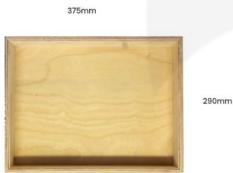

## NATURAL BIRCH PLY TRAY 375X290X80

**SKU:** BXPLYH37529080NAT

**£49.68 Excl. VAT**

- Mitred corners - clean lines
- High painted finish standard - very smooth
- Birch ply - strong and robust
- Hand holds - easy carry

## NATURAL BIRCH PLY TRAY 375X290X80

This classic Natural Birch Ply Tray 375x290x80 is ideal as a merchandise display. It is also great as a general catering or serving tray. It is available in a range of standard sizes.

The Ply tray has very crisp and clean lines with a high standard of finish.

If you have particular size requirements that aren't listed below then please do [contact us](#) for a bespoke design.

### ADDITIONAL INFORMATION

<b>Dimensions</b>	375 × 290 × 80 mm
<b>Wood</b>	Plywood
<b>Colour</b>	Natural
<b>Compartments</b>	1 Compartment
<b>Finish</b>	Lacquered