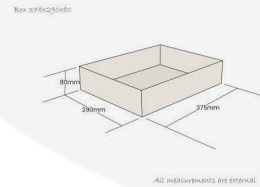

## NATURAL BIRCH PLY TRAY 375X290X80

**SKU:** BXPLYH37529080NAT

**£49.68 Excl. VAT**

- Mitred corners - clean lines
- High painted finish standard - very smooth
- Birch ply - strong and robust
- Hand holds - easy carry

## NATURAL BIRCH PLY TRAY 375X290X80

This classic Natural Birch Ply Tray 375x290x80 is ideal as a merchandise display. It is also great as a general catering or serving tray. It is available in a range of standard sizes.

The Ply tray has very crisp and clean lines with a high standard of finish.

If you have particular size requirements that aren't listed below then please do [contact us](#) for a bespoke design.

### ADDITIONAL INFORMATION

<b>Dimensions</b>	375 × 290 × 80 mm
<b>Wood</b>	Plywood
<b>Colour</b>	Natural
<b>Compartments</b>	1 Compartment
<b>Finish</b>	Lacquered