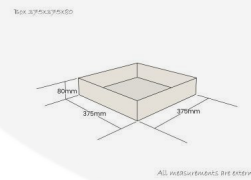

## NATURAL BIRCH PLY TRAY 375X375X80

**SKU:** N/A

**£51.14 Excl. VAT**

- Mitred corners - clean lines
- High finish standard - very smooth
- Birch ply - strong and robust
- Hand holds - easy carry

## NATURAL BIRCH PLY TRAY 375X375X80

This classic Natural Birch Ply Tray 375x375x80 is ideal as a merchandise display. It is also great as a general catering or serving tray. It is available in a range standard sizes.

The Natural Ply tray has very crisp and clean lines with a high standard of finish.

If you have particular size requirements that aren't listed below then please do [contact us](#) for a bespoke design

### ADDITIONAL INFORMATION

|                   |                   |
|-------------------|-------------------|
| <b>Dimensions</b> | 375 × 375 × 80 mm |
| <b>Wood</b>       | Plywood           |
| <b>Finish</b>     | Lacquered         |
| <b>Colour</b>     | Natural           |