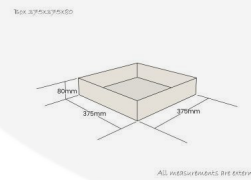

NATURAL BIRCH PLY TRAY 375X375X80

SKU: N/A

£51.14 Excl. VAT

- Mitred corners - clean lines
- High finish standard - very smooth
- Birch ply - strong and robust
- Hand holds - easy carry

GALLERY IMAGES

NATURAL BIRCH PLY TRAY 375X375X80

This classic Natural Birch Ply Tray 375x375x80 is ideal as a merchandise display. It is also great as a general catering or serving tray. It is available in a range standard sizes.

The Natural Ply tray has very crisp and clean lines with a high standard of finish.

If you have particular size requirements that aren't listed below then please do [contact us](#) for a bespoke design

ADDITIONAL INFORMATION

Dimensions	375 × 375 × 80 mm
Wood	Plywood
Finish	Lacquered
Colour	Natural