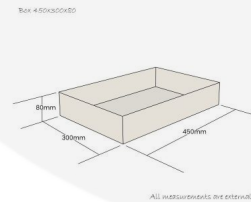

NATURAL BIRCH PLY TRAY 450X300X80

SKU: BXPLYH45030080NAT

£70.13 Excl. VAT

- Mitred corners - clean lines
- High finish standard - very smooth
- Birch ply - strong and robust
- Hand holds - easy carry

GALLERY IMAGES

NATURAL BIRCH PLY TRAY 450X300X80

This classic Natural Birch Ply Tray 450x300x80 is ideal as a merchandise display. It is also great as a general desk or kitchen tidy. It is available in a range of standard sizes.

The Natural Ply tray has very crisp and clean lines with a high standard of finish.

If you have particular size requirements that aren't listed below then please do [contact us](#) for a bespoke design.

ADDITIONAL INFORMATION

Dimensions	450 × 300 × 80 mm
Wood	Plywood
Colour	Natural
Finish	Lacquered
Compartments	1 Compartment