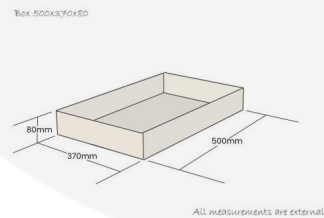

NATURAL BIRCH PLY TRAY 500X370X80

SKU: BXPLYH50037080NAT

£73.06 Excl. VAT

- Mitred corners - clean lines
- High painted finish standard - very smooth
- Birch ply - strong and robust
- Hand holds - easy carry

GALLERY IMAGES

NATURAL BIRCH PLY TRAY 500X370X80

This classic Natural Birch Ply Tray 500x370x80 is ideal as a merchandise display. It is also great as a general serving or catering tray. It is available in a range of standard sizes.

The Natural Ply tray has very crisp and clean lines with a high standard of finish.

If you have particular size requirements that aren't listed below then please do [contact us](#) for a bespoke design.

ADDITIONAL INFORMATION

Dimensions	500 × 370 × 80 mm
Wood	Plywood
Colour	Natural
Finish	Lacquered
Compartments	1 Compartment