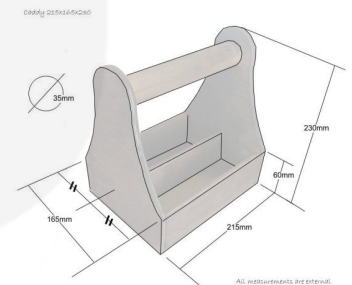

## NATURAL BLACKBOARD CONDIMENT CADDY 215X165X230

**SKU:** CUBB215165230NAT

**£28.28 Excl. VAT**

- Robust design - hardy for frequent use
- Blackboard panel - label as you need
- Middle partition - greater secured contents
- Chunky 35mm handle - for even greater ease of use & comfort
- Range of finishes - match your designs
- Indoor or outdoor use - versatile to your needs

## NATURAL BLACKBOARD CONDIMENT CADDY 215X165X230

The Natural Blackboard Condiment Caddy 215x165x230 is ideal for restaurants, cafes and pubs. It is invaluable for the table service of condiments, sauces and cutlery. With the front panel painted in black board paint this blackboard condiment caddy can be labelled up exactly as you need it.

It is also known as a table caddy or bar caddy. We have robustly designed the caddy for frequent use from 9mm ply. It has a 35mm diameter handle for greater ease of use and comfort. We recess the handle into the ply for greater strength. The depth of well is 60mm - you can view the schematic in the images below.

### ADDITIONAL INFORMATION

<b>Weight</b>	0.9 kg
<b>Dimensions</b>	215 × 165 × 230 mm
<b>Finish</b>	Lacquered
<b>Wood</b>	Plywood
<b>Options &amp; Features</b>	Blackboard Panel, Customisable
<b>Handle</b>	Integrated
<b>Colour</b>	Natural