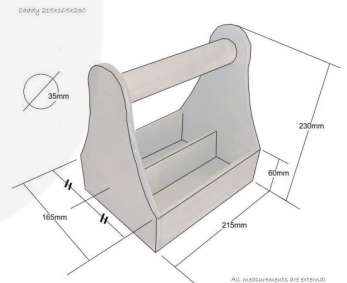

## NATURAL BLACKBOARD CONDIMENT CADDY 215X165X230

**SKU:** CUBB215165230NAT

**£26.68 Excl. VAT**

- Robust design - hardy for frequent use
- Blackboard panel - label as you need
- Middle partition - greater secured contents
- Chunky 35mm handle - for even greater ease of use & comfort
- Range of finishes - match your designs
- Indoor or outdoor use - versatile to your needs

## NATURAL BLACKBOARD CONDIMENT CADDY 215X165X230

The Natural Blackboard Condiment Caddy 215x165x230 is ideal for restaurants, cafes and pubs. It is invaluable for the table service of condiments, sauces and cutlery. With the front panel painted in black board paint this blackboard condiment caddy can be labelled up exactly as you need it.

It is also known as a table caddy or bar caddy. We have robustly designed the caddy for frequent use from 9mm ply. It has a 35mm diameter handle for greater ease of use and comfort. We recess the handle into the ply for greater strength. The depth of well is 60mm - you can view the schematic in the images below.

### ADDITIONAL INFORMATION

<b>Weight</b>	0.9 kg
<b>Dimensions</b>	215 × 165 × 230 mm
<b>Finish</b>	Lacquered
<b>Wood</b>	Plywood
<b>Options &amp; Features</b>	Blackboard Panel, Customisable
<b>Handle</b>	Integrated
<b>Colour</b>	Natural