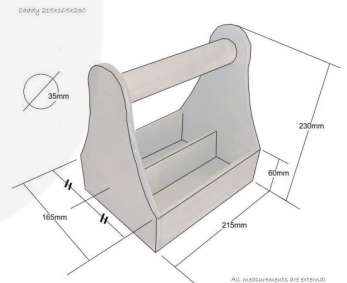

NATURAL BLACKBOARD CONDIMENT CADDY 215X165X230

SKU: CUBB215165230NAT

£26.68 Excl. VAT

- Robust design - hardy for frequent use
- Blackboard panel - label as you need
- Middle partition - greater secured contents
- Chunky 35mm handle - for even greater ease of use & comfort
- Range of finishes - match your designs
- Indoor or outdoor use - versatile to your needs

GALLERY IMAGES

NATURAL BLACKBOARD CONDIMENT CADDY 215X165X230

The Natural Blackboard Condiment Caddy 215x165x230 is ideal for restaurants, cafes and pubs. It is invaluable for the table service of condiments, sauces and cutlery. With the front panel painted in black board paint this blackboard condiment caddy can be labelled up exactly as you need it.

It is also known as a table caddy or bar caddy. We have robustly designed the caddy for frequent use from 9mm ply. It has a 35mm diameter handle for greater ease of use and comfort. We recess the handle into the ply for greater strength. The depth of well is 60mm - you can view the schematic in the images below.

It has a middle partition to hold contents more securely whilst carrying. It's great for both indoor and outdoor use.

[See our full range of caddies here](#)

ADDITIONAL INFORMATION

Weight	0.9 kg
Dimensions	215 × 165 × 230 mm
Finish	Lacquered
Wood	Plywood
Options & Features	Blackboard Panel, Customisable
Handle	Integrated
Colour	Natural