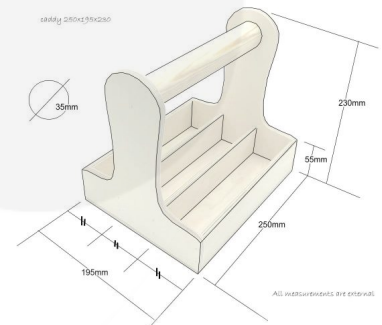

NATURAL BLACKBOARD CUTLERY CADDY 250X195X230

SKU: CUPLYBB250195230NAT

£27.90 Excl. VAT

- Robust design - hardy for frequent use
- Blackboard panel - easy labelling
- Multi functional - for both cutlery & condiments
- Chunky 35mm handle - for even greater ease of use & comfort
- Range of finishes - match your designs
- Indoor or outdoor use - versatile to your needs

GALLERY IMAGES

NATURAL BLACKBOARD CUTLERY CADDY 250X195X230

The Rustic Brown Blackboard Cutlery Caddy 250x195x230 is ideal for restaurants, cafes and pubs. It is invaluable for the table service of condiments, sauces and cutlery. The side panel has been painted in a blackboard paint to allow you to easily add your own labels.

It is also known as a silverware caddy or cutlery holder could also be used as a utensil caddy. We have robustly designed the caddy for frequent use from 9mm ply. It has a 35mm diameter handle for greater ease of use and comfort. We recess the handle into the ply for greater strength. The caddy has 3 cutlery wells at 55mm depth.

It's great for both indoor and outdoor use.

[See our full range of caddies here](#)

ADDITIONAL INFORMATION

Weight	0.9 kg
Dimensions	250 × 165 × 230 mm
Finish	Lacquered
Wood	Plywood
Options & Features	Blackboard Panel, Customisable
Handle	Integrated
Colour	Natural