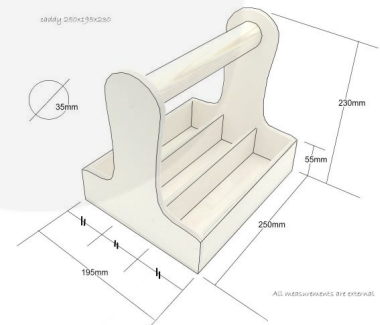

NATURAL BLACKBOARD CUTLERY CADDY 250X195X230

SKU: CUPLYBB250195230NAT

£27.90 Excl. VAT

- Robust design - hardy for frequent use
- Blackboard panel - easy labelling
- Multi functional - for both cutlery & condiments
- Chunky 35mm handle - for even greater ease of use & comfort
- Range of finishes - match your designs
- Indoor or outdoor use - versatile to your needs

GALLERY IMAGES

NATURAL BLACKBOARD CUTLERY CADDY 250X195X230

The Rustic Brown Blackboard Cutlery Caddy 250x195x230 is ideal for restaurants, cafes and pubs. It is invaluable for the table service of condiments, sauces and cutlery. The side panel has been painted in a blackboard paint to allow you to easily add your own labels.

It is also known as a silverware caddy or cutlery holder could also be used as a utensil caddy. We have robustly designed the caddy for frequent use from 9mm ply. It has a 35mm diameter handle for greater ease of use and comfort. We recess the handle into the ply for greater strength. The caddy has 3 cutlery wells at 55mm depth.

It's great for both indoor and outdoor use.

[See our full range of caddies here](#)

ADDITIONAL INFORMATION

Weight	0.9 kg
Dimensions	250 × 165 × 230 mm
Finish	Lacquered
Wood	Plywood
Options & Features	Blackboard Panel, Customisable
Handle	Integrated
Colour	Natural