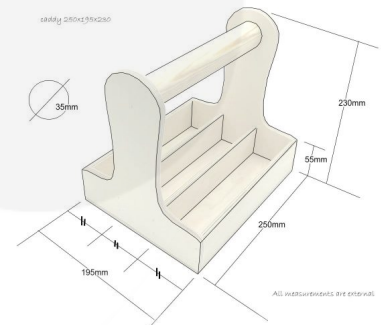

## NATURAL BLACKBOARD CUTLERY CADDY 250X195X230

**SKU:** CUPLYBB250195230NAT

**£27.90 Excl. VAT**

- Robust design - hardy for frequent use
- Blackboard panel - easy labelling
- Multi functional - for both cutlery & condiments
- Chunky 35mm handle - for even greater ease of use & comfort
- Range of finishes - match your designs
- Indoor or outdoor use - versatile to your needs

## NATURAL BLACKBOARD CUTLERY CADDY 250X195X230

The Rustic Brown Blackboard Cutlery Caddy 250x195x230 is ideal for restaurants, cafes and pubs. It is invaluable for the table service of condiments, sauces and cutlery. The side panel has been painted in a blackboard paint to allow you to easily add your own labels.

It is also known as a silverware caddy or cutlery holder could also be used as a utensil caddy. We have robustly designed the caddy for frequent use from 9mm ply. It has a 35mm diameter handle for greater ease of use and comfort. We recess the handle into the ply for greater strength. The caddy has 3 cutlery wells at 55mm depth.

### ADDITIONAL INFORMATION

<b>Weight</b>	0.9 kg
<b>Dimensions</b>	250 × 165 × 230 mm
<b>Finish</b>	Lacquered
<b>Wood</b>	Plywood
<b>Options &amp; Features</b>	Blackboard Panel, Customisable
<b>Handle</b>	Integrated
<b>Colour</b>	Natural