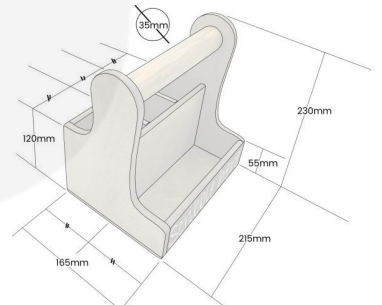

NATURAL BLACKBOARD CUTLERY & CONDIMENT CADDY 215X165X230

SKU: CCUPLYBB215165230NAT

£27.52 Excl. VAT

- Robust design - hardy for frequent use
- Multi functional - for both cutlery & condiments
- Blackboard panel - label at will
- Chunky 35mm handle - for even greater ease of use & comfort
- Range of finishes - match your designs
- Indoor or outdoor use - versatile to your needs

GALLERY IMAGES

Ply Cutlery & Condiment Caddy | 215x165x230

NATURAL BLACKBOARD CUTLERY & CONDIMENT CADDY 215X165X230

The Natural Blackboard Cutlery & Condiment Caddy 215x165x230 is ideal for restaurants, cafes and pubs. It is invaluable for the table service delivery of condiments, sauces and cutlery. The front panel has been painted in blackboard paint to allow you to label at will - table numbers, contents or even drawings are some of the popular ideas.

It is also known as a blackboard table caddy or cutlery caddy. We have robustly designed the natural caddy for frequent use from 9mm ply. It has a 35mm diameter handle for greater ease of use and comfort. We recess the handle into the ply for greater strength. The caddy has a condiment well at 60mm depth and a taller well on the opposite side separated by a middle partition for supporting cutlery. The Cutlery well is subdivided into 3 equal compartments.

ADDITIONAL INFORMATION

Weight	0.9 kg
Dimensions	215 × 165 × 230 mm
Finish	Lacquered
Wood	Plywood
Options & Features	Blackboard Panel, Customisable
Handle	Integrated
Colour	Natural