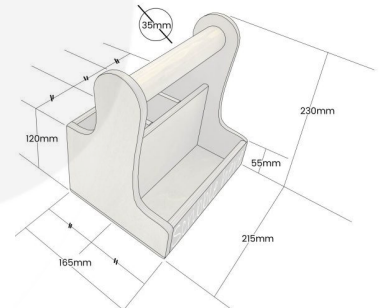

NATURAL BLACKBOARD CUTLERY & CONDIMENT CADDY 215X165X230

SKU: CCUPLYBB215165230NAT

£29.17 Excl. VAT

- Robust design - hardy for frequent use
- Multi functional - for both cutlery & condiments
- Blackboard panel - label at will
- Chunky 35mm handle - for even greater ease of use & comfort
- Range of finishes - match your designs
- Indoor or outdoor use - versatile to your needs

GALLERY IMAGES

Ply Cutlery & Condiment Caddy | 215x165x230

NATURAL BLACKBOARD CUTLERY & CONDIMENT CADDY 215X165X230

The Natural Blackboard Cutlery & Condiment Caddy 215x165x230 is ideal for restaurants, cafes and pubs. It is invaluable for the table service delivery of condiments, sauces and cutlery. The front panel has been painted in blackboard paint to allow you to label at will - table numbers, contents or even drawings are some of the popular ideas.

It is also known as a blackboard table caddy or cutlery caddy. We have robustly designed the natural caddy for frequent use from 9mm ply. It has a 35mm diameter handle for greater ease of use and comfort. We recess the handle into the ply for greater strength. The caddy has a condiment well at 60mm depth and a taller well on the opposite side separated by a middle partition for supporting cutlery. The Cutlery well is subdivided into 3 equal compartments.

ADDITIONAL INFORMATION

Weight	0.9 kg
Dimensions	215 × 165 × 230 mm
Finish	Lacquered
Wood	Plywood
Options & Features	Blackboard Panel, Customisable
Handle	Integrated
Colour	Natural