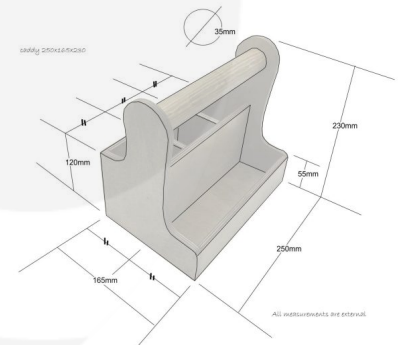

NATURAL BLACKBOARD CUTLERY & CONDIMENT CADDY 250X165X230

SKU: CCUPLYBB250165230NAT

£30.68 Excl. VAT

- Robust design - hardy for frequent use
- Multi functional - for both cutlery & condiments
- Front blackboard panel - label as you need
- Chunky 35mm handle - for even greater ease of use & comfort
- Range of finishes - match your designs
- Indoor or outdoor use - versatile to your needs

GALLERY IMAGES

NATURAL BLACKBOARD CUTLERY & CONDIMENT CADDY 250X165X230

The Natural Blackboard Cutlery & Condiment Caddy 250x165x230 is ideal for restaurants, cafes and pubs. This natural caddy is a larger size for extra capacity. It is invaluable for the table service of condiments, sauces and cutlery. The front panel is painted with a blackboard paint allowing you to label contents, add table numbers or even draw colourful images - you can make it truly yours.

It is also known as a blackboard table caddy or cutlery caddy. We have robustly designed the caddy for frequent use from 9mm ply. It has a 35mm diameter handle for greater ease of use and comfort. We recess the handle into the ply for greater strength. The caddy has a condiment well at 60mm depth and a taller well on the opposite side separated by a middle partition for supporting cutlery. The Cutlery well is subdivided into 3 equal compartments.

ADDITIONAL INFORMATION

Weight	0.9 kg
Dimensions	250 × 165 × 230 mm
Finish	Lacquered
Wood	Plywood
What it holds	Condiments, Cutlery
Compartments	4 Compartments
Options & Features	Blackboard Panel, Customisable
Handle	Integrated
Number of Tiers	2-Tiers
Colour	Natural