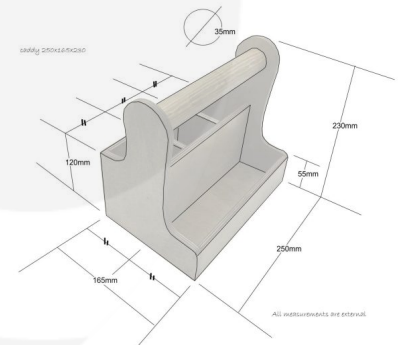

NATURAL BLACKBOARD CUTLERY & CONDIMENT CADDY 250X165X230

SKU: CCUPLYBB250165230NAT

£32.52 Excl. VAT

- Robust design - hardy for frequent use
- Multi functional - for both cutlery & condiments
- Front blackboard panel - label as you need
- Chunky 35mm handle - for even greater ease of use & comfort
- Range of finishes - match your designs
- Indoor or outdoor use - versatile to your needs

GALLERY IMAGES

NATURAL BLACKBOARD CUTLERY & CONDIMENT CADDY 250X165X230

The Natural Blackboard Cutlery & Condiment Caddy 250x165x230 is ideal for restaurants, cafes and pubs. This natural caddy is a larger size for extra capacity. It is invaluable for the table service of condiments, sauces and cutlery. The front panel is painted with a blackboard paint allowing you to label contents, add table numbers or even draw colourful images - you can make it truly yours.

It is also known as a blackboard table caddy or cutlery caddy. We have robustly designed the caddy for frequent use from 9mm ply. It has a 35mm diameter handle for greater ease of use and comfort. We recess the handle into the ply for greater strength. The caddy has a condiment well at 60mm depth and a taller well on the opposite side separated by a middle partition for supporting cutlery. The Cutlery well is subdivided into 3 equal compartments.

ADDITIONAL INFORMATION

Weight	0.9 kg
Dimensions	250 × 165 × 230 mm
Finish	Lacquered
Wood	Plywood
What it holds	Condiments, Cutlery
Compartments	4 Compartments
Options & Features	Blackboard Panel, Customisable
Handle	Integrated
Number of Tiers	2-Tiers
Colour	Natural