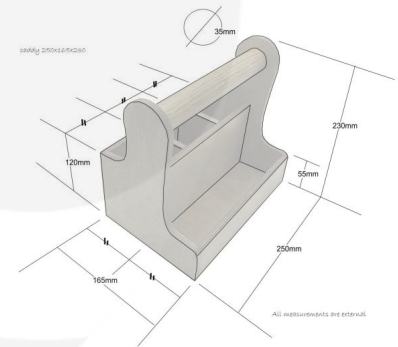

NATURAL BLACKBOARD CUTLERY & CONDIMENT CADDY 250X165X230

SKU: CCUPLYBB250165230NAT

£30.68 Excl. VAT

- Robust design - hardy for frequent use
- Multi functional - for both cutlery & condiments
- Front blackboard panel - label as you need
- Chunky 35mm handle - for even greater ease of use & comfort
- Range of finishes - match your designs
- Indoor or outdoor use - versatile to your needs

GALLERY IMAGES

NATURAL BLACKBOARD CUTLERY & CONDIMENT CADDY 250X165X230

The Natural Blackboard Cutlery & Condiment Caddy 250x165x230 is ideal for restaurants, cafes and pubs. This natural caddy is a larger size for extra capacity. It is invaluable for the table service of condiments, sauces and cutlery. The front panel is painted with a blackboard paint allowing you to label contents, add table numbers or even draw colourful images - you can make it truly yours.

It is also known as a blackboard table caddy or cutlery caddy. We have robustly designed the caddy for frequent use from 9mm ply. It has a 35mm diameter handle for greater ease of use and comfort. We recess the handle into the ply for greater strength. The caddy has a condiment well at 60mm depth and a taller well on the opposite side separated by a middle partition for supporting cutlery. The Cutlery well is subdivided into 3 equal compartments.

ADDITIONAL INFORMATION

Weight	0.9 kg
Dimensions	250 × 165 × 230 mm
Finish	Lacquered
Wood	Plywood
What it holds	Condiments, Cutlery
Compartments	4 Compartments
Options & Features	Blackboard Panel, Customisable
Handle	Integrated
Number of Tiers	2-Tiers
Colour	Natural