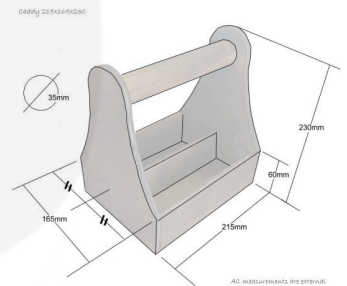

NATURAL CONDIMENT CADDY 215X165X230

SKU: CU215165230NAT

£24.26 Excl. VAT

- Robust design - hardy for frequent use
- Middle partition - secured contents
- Chunky 35mm handle - for even greater ease of use & comfort
- Natural finish - classic look
- Indoor or outdoor use - versatile to your needs

GALLERY IMAGES

NATURAL CONDIMENT CADDY 215X165X230

The Natural Condiment Caddy 215x165x230 is ideal for restaurants, cafes and pubs. It is invaluable for the table service of condiments and sauces.

It is also known as a table caddy or bar caddy. We have robustly designed the natural caddy for frequent use from 9mm ply. It has a 35mm diameter handle for greater ease of use and comfort. We recess the handle into the ply for greater strength. The depth of well is 60mm - you can view the schematic in the images below.

It has a middle partition to hold contents more securely whilst carrying. It's great for both indoor and outdoor use.

Available in a selection of rustic finishes this caddy will match your environment.

[See our full range of caddies here](#)

ADDITIONAL INFORMATION

Weight	0.9 kg
Dimensions	215 × 165 × 230 mm
Colour	Natural
Finish	Lacquered
Wood	Plywood
Options & Features	Customisable
Handle	Integrated