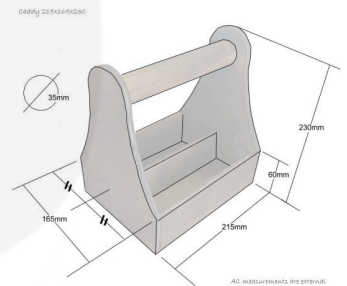

GALLERY IMAGES