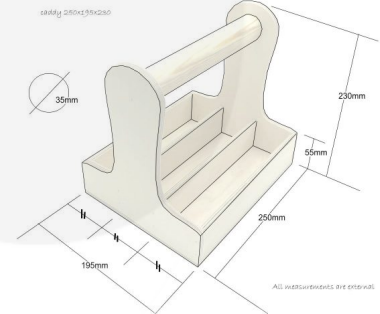

## NATURAL CUTLERY CADDY 250X195X230

The Natural Cutlery Caddy 250x195x230 is ideal for restaurants, cafes and pubs. It is invaluable for the table service of condiments, sauces and cutlery.

It is also known as a silverware caddy or cutlery holder could also be used as a utensil caddy. We have robustly designed the natural caddy for frequent use from 9mm ply. It has a 35mm diameter handle for greater ease of use and comfort. We recess the handle into the ply for greater strength. The caddy has 3 cutlery wells at 55mm depth.

### ADDITIONAL INFORMATION

<b>Weight</b>	0.9 kg
<b>Dimensions</b>	250 × 165 × 230 mm
<b>Finish</b>	Lacquered
<b>Wood</b>	Plywood
<b>Options &amp; Features</b>	Customisable
<b>Handle</b>	Integrated
<b>Colour</b>	Natural