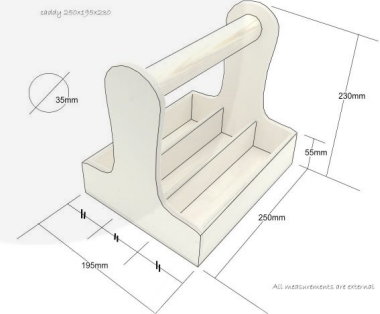

GALLERY IMAGES

NATURAL CUTLERY CADDY 250X195X230

The Natural Cutlery Caddy 250x195x230 is ideal for restaurants, cafes and pubs. It is invaluable for the table service of condiments, sauces and cutlery.

It is also known as a silverware caddy or cutlery holder could also be used as a utensil caddy. We have robustly designed the natural caddy for frequent use from 9mm ply. It has a 35mm diameter handle for greater ease of use and comfort. We recess the handle into the ply for greater strength. The caddy has 3 cutlery wells at 55mm depth.

It's great for both indoor and outdoor use.

Available in a selection of rustic finishes this caddy will match your environment.

[See our full range of caddies here](#)

ADDITIONAL INFORMATION

Weight	0.9 kg
Dimensions	250 × 165 × 230 mm
Finish	Lacquered
Wood	Plywood
Options & Features	Customisable
Handle	Integrated
Colour	Natural