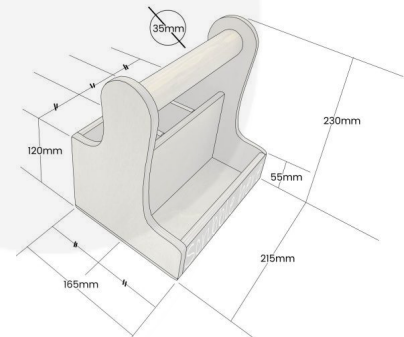

### GALLERY IMAGES

Ply Cutlery & Condiment Caddy | 215x165x230

## NATURAL CUTLERY & CONDIMENT CADDY 215X165X230

The Natural Cutlery & Condiment Caddy 215x165x230 is ideal for restaurants, cafes and pubs. It is invaluable for the table service of condiments, sauces and cutlery.

It is also known as a table caddy or cutlery caddy. We have robustly designed the caddy for frequent use from 9mm ply. It has a 35mm diameter handle for greater ease of use and comfort. We recess the handle into the ply for greater strength. The caddy has a condiment well at 60mm depth and a taller well on the opposite side separated by a middle partition for supporting cutlery. The Cutlery well is subdivided into 3 equal compartments.

### ADDITIONAL INFORMATION

<b>Weight</b>	0.9 kg
<b>Dimensions</b>	215 × 165 × 230 mm
<b>Colour</b>	Natural
<b>Finish</b>	Lacquered
<b>Wood</b>	Plywood
<b>Options &amp; Features</b>	Customisable
<b>Handle</b>	Integrated