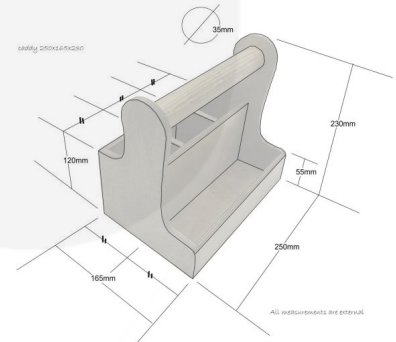

GALLERY IMAGES

NATURAL CUTLERY & CONDIMENT CADDY 250X165X230

The Natural Cutlery & Condiment Caddy 250x165x230 is ideal for restaurants, cafes and pubs. This is a large natural caddy for extra capacity. It is invaluable for the table service of condiments, sauces and cutlery.

It is also known as a table caddy or cutlery caddy. We have robustly designed the caddy for frequent use from 9mm ply. It has a 35mm diameter handle for greater ease of use and comfort. We recess the handle into the ply for greater strength. The caddy has a condiment well at 60mm depth and a taller well on the opposite side separated by a middle partition for supporting cutlery. The Cutlery well is subdivided into 3 equal compartments.

[See our full range of caddies here](#)

ADDITIONAL INFORMATION

Weight	0.9 kg
Dimensions	250 × 165 × 230 mm
Finish	Lacquered
Colour	Natural
Wood	Plywood
Options & Features	Customisable
Handle	Integrated