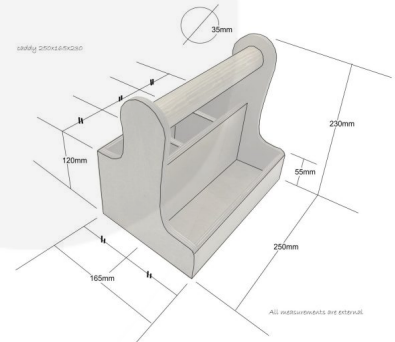

GALLERY IMAGES

NATURAL CUTLERY & CONDIMENT CADDY 250X165X230

The Natural Cutlery & Condiment Caddy 250x165x230 is ideal for restaurants, cafes and pubs. This is a large natural caddy for extra capacity. It is invaluable for the table service of condiments, sauces and cutlery.

It is also known as a table caddy or cutlery caddy. We have robustly designed the caddy for frequent use from 9mm ply. It has a 35mm diameter handle for greater ease of use and comfort. We recess the handle into the ply for greater strength. The caddy has a condiment well at 60mm depth and a taller well on the opposite side separated by a middle partition for supporting cutlery. The Cutlery well is subdivided into 3 equal compartments.