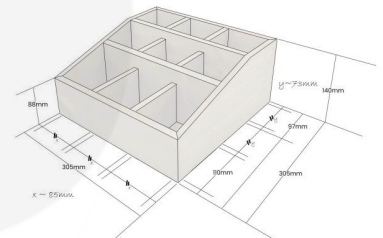

**NATURAL PINE 3-TIER 9
COMPARTMENT CUTLERY &
CONDIMENT HOLDER 305X305X140**

SKU: CU9-305305140NAT

£67.90 Excl. VAT

- 3 tier 9 compartments - plenty of space
- Selection of finishes - match your style
- Robust design - suitable for everyday use

GALLERY IMAGES

Pine 3-Tier 9 Compartment Holder | 305x305x140

All measurements are external unless otherwise stated

NATURAL PINE 3-TIER 9 COMPARTMENT CUTLERY & CONDIMENT HOLDER 305X305X140

This Natural Pine 3-Tier 9 Compartment Cutlery & Condiment Holder 305x305x140 has tons of space for your sauces, cutlery and other condiments. It is robustly made from 12mm pine.

It is available in a selection of rustic stains to match your environment.

ADDITIONAL INFORMATION

Dimensions	305 × 305 × 140 mm
Finish	Lacquered
Wood	Pine
Compartments	9 Compartments
Colour	Natural
Handle	None