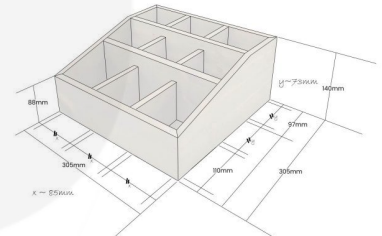

**NATURAL PINE 3-TIER 9
COMPARTMENT CUTLERY &
CONDIMENT HOLDER 305X305X140**

SKU: CU9-305305140NAT

£67.90 Excl. VAT

- 3 tier 9 compartments - plenty of space
- Selection of finishes - match your style
- Robust design - suitable for everyday use

GALLERY IMAGES

Pine 3-Tier 9 Compartment Holder | 305x305x140

All measurements are external unless otherwise stated

NATURAL PINE 3-TIER 9 COMPARTMENT CUTLERY & CONDIMENT HOLDER 305X305X140

This Natural Pine 3-Tier 9 Compartment Cutlery & Condiment Holder 305x305x140 has tons of space for your sauces, cutlery and other condiments. It is robustly made from 12mm pine.

It is available in a selection of rustic stains to match your environment.

ADDITIONAL INFORMATION

Dimensions	305 × 305 × 140 mm
Finish	Lacquered
Wood	Pine
Compartments	9 Compartments
Colour	Natural
Handle	None