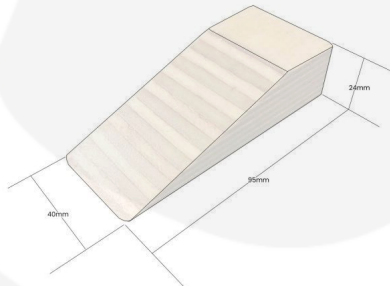

NATURAL PLY DOORSTOP 95X40X24 - 10 PACK

SKU: DS-PLY-9540-SET-10NAT

£16.01 Excl. VAT

- Multipack - great value
- Versatile - handy all round the home

GALLERY IMAGES

Ply Doorstop | 95x40x24

All measurements are external unless otherwise stated

NATURAL PLY DOORSTOP 95X40X24 - 10 PACK

This Natural Ply Doorstop 95x40x24 comes in a 10 Pack and is made from sustainable Ply. It is natural with a lacquer finish for easy clean,

ADDITIONAL INFORMATION