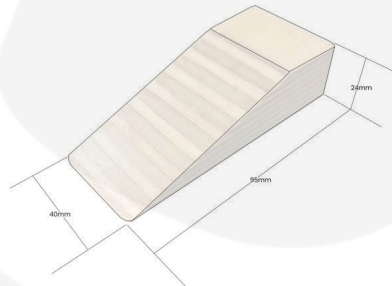

NATURAL PLY DOORSTOP 95X40X24 - 10 PACK

SKU: DS-PLY-9540-SET-10NAT

£16.01 Excl. VAT

- Multipack - great value
- Versatile - handy all round the home

GALLERY IMAGES

Ply Doorstop | 95x40x24

All measurements are external unless otherwise stated

NATURAL PLY DOORSTOP 95X40X24 - 10 PACK

This Natural Ply Doorstop 95x40x24 comes in a 10 Pack and is made from sustainable Ply. It is natural with a lacquer finish for easy clean,

ADDITIONAL INFORMATION