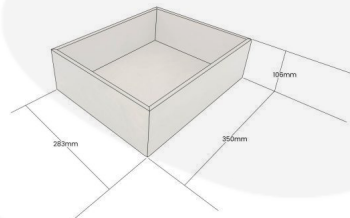

NATURAL PLY DOUBLE CROCK HOUSING 350X283X106

SKU: CH2-350283106NAT

£41.10 Excl. VAT

- Double crock housing - fits your standard crock
- Selection of rustic finishes - match your style
- Robust design - for frequent use

GALLERY IMAGES

Double Crock Housing | 350x283x106

All measurements are external unless otherwise stated

NATURAL PLY DOUBLE CROCK HOUSING 350X283X106

A unique and modern alternative to your usual crock housing deli systems. This Natural Ply Double Crock Housing 350x283x106 will fit standard size crocks. It is available in a selection of finishes.

ADDITIONAL INFORMATION

Dimensions	350 × 283 × 106 mm
Finish	Lacquered
Wood	Plywood
Compartments	1 Compartment
What it holds	Crocks
Colour	Natural
Capacity	Double