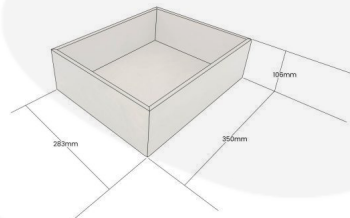

## NATURAL PLY DOUBLE CROCK HOUSING 350X283X106

**SKU:** CH2-350283106NAT

**£41.10 Excl. VAT**

- Double crock housing - fits your standard crock
- Selection of rustic finishes - match your style
- Robust design - for frequent use

### GALLERY IMAGES

Double Crock Housing | 350x283x106

All measurements are external unless otherwise stated

## NATURAL PLY DOUBLE CROCK HOUSING 350X283X106

A unique and modern alternative to your usual crock housing deli systems. This Natural Ply Double Crock Housing 350x283x106 will fit standard size crocks. It is available in a selection of finishes.

### ADDITIONAL INFORMATION

<b>Dimensions</b>	350 × 283 × 106 mm
<b>Finish</b>	Lacquered
<b>Wood</b>	Plywood
<b>Compartments</b>	1 Compartment
<b>What it holds</b>	Crocks
<b>Colour</b>	Natural
<b>Capacity</b>	Double