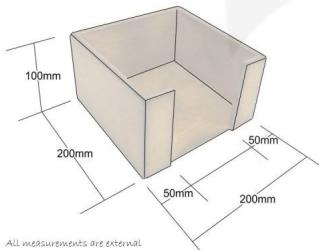

## NATURAL PLY NAPKIN HOLDER 200X200X100

**SKU:** NHPLY200200100NAT

**£24.60 Excl. VAT**

- 100mm tall - very easy access
- Selection of finishes - match your designs

### GALLERY IMAGES

napkin dispenser 200x200x100

## **NATURAL PLY NAPKIN HOLDER 200X200X100**

The Natural Ply Napkin Holder 200x200x100 is suitable for 180mm square napkins.

The access slot is 100mm wide providing ease of access

The napkin holder is available in a selection of rustic finishes to match your designs.

### **ADDITIONAL INFORMATION**

<b>Dimensions</b>	200 × 200 × 100 mm
<b>Finish</b>	Lacquered
<b>Wood</b>	Plywood
<b>Shopping Product Type</b>	Holders
<b>Napkin Space</b>	182 x 182
<b>Colour</b>	Natural
<b>What it holds</b>	Napkins