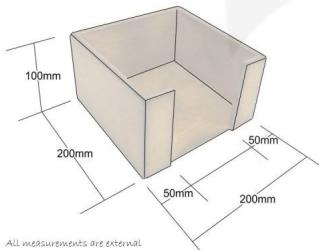

## NATURAL PLY NAPKIN HOLDER 200X200X100

**SKU:** NHPLY200200100NAT

**£24.60 Excl. VAT**

- 100mm tall - very easy access
- Selection of finishes - match your designs

### GALLERY IMAGES

napkin dispenser 200x200x100

All measurements are external.

## **NATURAL PLY NAPKIN HOLDER 200X200X100**

The Natural Ply Napkin Holder 200x200x100 is suitable for 180mm square napkins.

The access slot is 100mm wide providing ease of access

The napkin holder is available in a selection of rustic finishes to match your designs.

### **ADDITIONAL INFORMATION**

<b>Dimensions</b>	200 × 200 × 100 mm
<b>Finish</b>	Lacquered
<b>Wood</b>	Plywood
<b>Shopping Product Type</b>	Holders
<b>Napkin Space</b>	182 x 182
<b>Colour</b>	Natural
<b>What it holds</b>	Napkins