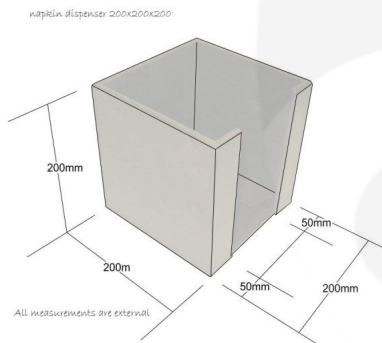

NATURAL PLY NAPKIN HOLDER 200X200X200

SKU: NHPLY200200200NAT

£26.74 Excl. VAT

- 200mm tall - great capacity
- Selection of finishes - match your designs

GALLERY IMAGES

NATURAL PLY NAPKIN HOLDER 200X200X200

The Natural Ply Napkin Holder 200x200x200 is suitable for 180mm square napkins.

The access slot is 100mm wide allowing easy access.

The napkin holder is available in a selection of rustic finishes to match your designs.

ADDITIONAL INFORMATION

Weight	1.05 kg
Dimensions	200 × 200 × 200 mm
Finish	Lacquered
Wood	Plywood
Napkin Space	182 x 182
Colour	Natural
What it holds	Napkins