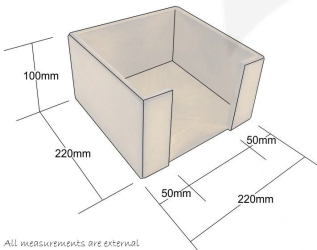

NATURAL PLY NAPKIN HOLDER 220X220X100

SKU: NHPLY220220100NAT

£26.68 Excl. VAT

- 100mm tall - very easy access
- Selection of finishes - match your designs

GALLERY IMAGES

napkin dispenser 220x220x100

NATURAL PLY NAPKIN HOLDER 220X220X100

The Natural Ply Napkin Holder 220x220x100 is suitable for 200mm square napkins.

The access slot is 120mm wide providing ease of access

The napkin holder is available in a selection of rustic finishes to match your designs.

ADDITIONAL INFORMATION

Dimensions	220 x 220 x 100 mm
Finish	Lacquered
Wood	Plywood
Napkin Space	202 x 202
What it holds	Napkins
Compartments	1 Compartment
Colour	Natural