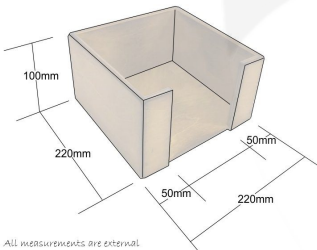

## NATURAL PLY NAPKIN HOLDER 220X220X100

**SKU:** NHPLY220220100NAT

**£26.68 Excl. VAT**

- 100mm tall - very easy access
- Selection of finishes - match your designs

### GALLERY IMAGES

napkin dispenser 220x220x100

## **NATURAL PLY NAPKIN HOLDER 220X220X100**

The Natural Ply Napkin Holder 220x220x100 is suitable for 200mm square napkins.

The access slot is 120mm wide providing ease of access

The napkin holder is available in a selection of rustic finishes to match your designs.

### **ADDITIONAL INFORMATION**

<b>Dimensions</b>	220 x 220 x 100 mm
<b>Finish</b>	Lacquered
<b>Wood</b>	Plywood
<b>Napkin Space</b>	202 x 202
<b>What it holds</b>	Napkins
<b>Compartments</b>	1 Compartment
<b>Colour</b>	Natural