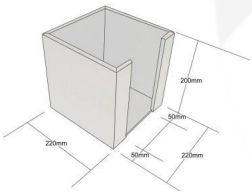

NATURAL PLY NAPKIN HOLDER 220X220X200

SKU: NHPLY220220200NAT

£28.90 Excl. VAT

- 200mm tall - great capacity
- Selection of finishes - match your designs

GALLERY IMAGES

Napkin Holder | 220x220x200

All measurements are external unless otherwise stated

NATURAL PLY NAPKIN HOLDER 220X220X200

The Natural Ply Napkin Holder 220x220x200 is suitable for 200mm square napkins.

The access slot is 120mm wide allowing easy access.

The napkin holder is available in a selection of rustic finishes to match your designs.

ADDITIONAL INFORMATION

Dimensions	220 x 220 x 200 mm
Finish	Lacquered
Wood	Plywood
Napkin Space	202 x 202
Compartments	1 Compartment
What it holds	Napkins
Location	Counter Top
Colour	Natural