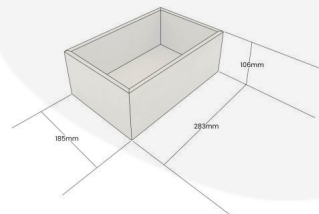

NATURAL PLY SINGLE CROCK HOUSING 283X185X106

SKU: CH1-283185106NAT

£38.93 Excl. VAT

- Single crock housing - fits your standard crock
- Selection of rustic finishes - match your style
- Robust design - for frequent use

GALLERY IMAGES

Single Crock Housing | 283x185x106

All measurements are external unless otherwise stated

NATURAL PLY SINGLE CROCK HOUSING 283X185X106

A unique and modern alternative to your usual crock housing deli systems. This Natural Ply Single Crock Housing 283x185x106 will fit standard size crocks. It is available in a selection of finishes.

ADDITIONAL INFORMATION

Dimensions	285 × 185 × 106 mm
Finish	Lacquered
Wood	Plywood
Compartments	1 Compartment
What it holds	Crocks
Colour	Natural
Capacity	Single