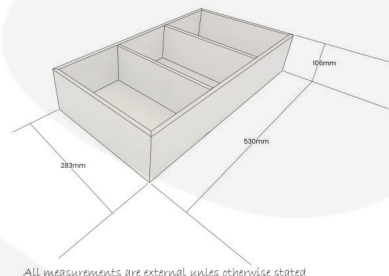

## NATURAL PLY TRIPLE CROCK HOUSING 533X283X106

**SKU:** CH3-533283106NAT

**£43.27 Excl. VAT**

- Triple crock housing - fits your standard crock
- Selection of rustic finishes - match your style
- Robust design - for frequent use

### GALLERY IMAGES

Triple Crock Housing | 530x283x106

## NATURAL PLY TRIPLE CROCK HOUSING 530X283X106

A unique and modern alternative to your usual crock housing deli systems. This Natural Ply Triple Crock Housing 533x283x106 will fit standard size crocks. It is available in a selection of finishes.

### ADDITIONAL INFORMATION

<b>Dimensions</b>	533 × 283 × 106 mm
<b>Finish</b>	Lacquered
<b>Wood</b>	Plywood
<b>Compartments</b>	3 Compartments
<b>What it holds</b>	Crocks
<b>Capacity</b>	Triple
<b>Colour</b>	Natural