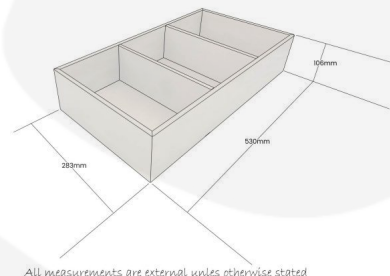

NATURAL PLY TRIPLE CROCK HOUSING 533X283X106

SKU: CH3-533283106NAT

£43.27 Excl. VAT

- Triple crock housing - fits your standard crock
- Selection of rustic finishes - match your style
- Robust design - for frequent use

GALLERY IMAGES

Triple Crock Housing | 530x283x106

NATURAL PLY TRIPLE CROCK HOUSING 530X283X106

A unique and modern alternative to your usual crock housing deli systems. This Natural Ply Triple Crock Housing 533x283x106 will fit standard size crocks. It is available in a selection of finishes.

ADDITIONAL INFORMATION

| | |
|----------------------|--------------------|
| Dimensions | 533 × 283 × 106 mm |
| Finish | Lacquered |
| Wood | Plywood |
| Compartments | 3 Compartments |
| What it holds | Crocks |
| Capacity | Triple |
| Colour | Natural |