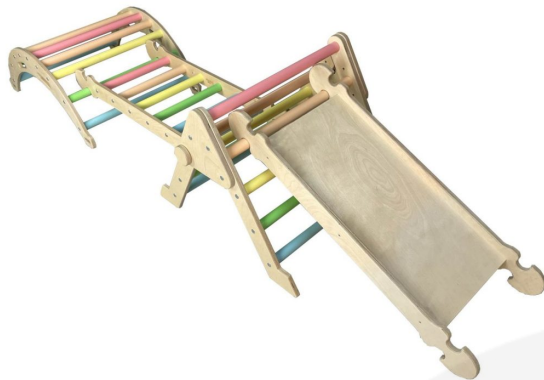

## NURSERY CLIMBING SET PASTEL RAINBOW

**SKU:** LPKSSET-N1-PR

**£483.33 Excl. VAT**

- **Independently tested & Conforms to UK and EU Toy Standards & Regulations EN71**
- Nursery size for children of all ages particularly great for 3-4yrs
- Pastel Rainbow
- Nursery Pikler Inspired Climbing Set - develops children's motor skills, balance & confidence
- Robust manufacture - for everyday use
- Modular design - build endless possibilities

## **NURSERY PIKLER INSPIRED CLIMBING SET PASTEL RAINBOW**

We manufacture our Nursery Pikler Inspired Climbing Set Pastel Rainbow from premium sustainable Birch Ply. It is part of the [Ligneus PLAY range](#) of products and so you can be assured of its quality. Birch Plywood offers an incredibly durable, robust product whilst maintaining a beautifully natural look and feel. We paint the rungs a Pastel Rainbow range.

Unlike other Pikler Inspired sets on the market this uses 35mm Pine dowels for the rungs. These larger diameters offer a more secure and comfy grip even for the tiniest hands and fingers.

### **Easily Folded Away**

The triangle is designed to easily fold away. This is done using the quick release handles on each of the shorter legs to allow the legs to pivot closed.