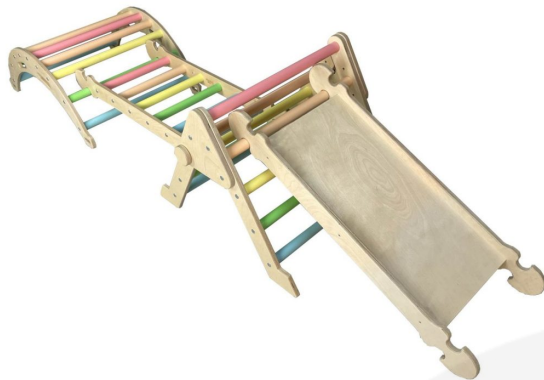

NURSERY CLIMBING SET PASTEL RAINBOW

SKU: LPKSSET-N1-PR

£483.33 Excl. VAT

- **Independently tested & Conforms to UK and EU Toy Standards & Regulations EN71**
- Nursery size for children of all ages particularly great for 3-4yrs
- Pastel Rainbow
- Nursery Pikler Inspired Climbing Set - develops children's motor skills, balance & confidence
- Robust manufacture - for everyday use
- Modular design - build endless possibilities

GALLERY IMAGES

NURSERY PIKLER INSPIRED CLIMBING SET PASTEL RAINBOW

We manufacture our Nursery Pikler Inspired Climbing Set Pastel Rainbow from premium sustainable Birch Ply. It is part of the [Ligneus PLAY range](#) of products and so you can be assured of its quality. Birch Plywood offers an incredibly durable, robust product whilst maintaining a beautifully natural look and feel. We paint the rungs a Pastel Rainbow range.

Unlike other Pikler Inspired sets on the market this uses 35mm Pine dowels for the rungs. These larger diameters offer a more secure and comfy grip even for the tiniest hands and fingers.

Independently Tested - Nursery Climbing Set Pastel Rainbow

Easily Folded Away

The triangle is designed to easily fold away. This is done using the quick release handles on each of the shorter legs to allow the legs to pivot closed.

Childhood development

The Pastel Rainbow Pikler Inspired Triangle range is considered an essential tool in childhood development. A food safe lacquer offers a natural look and an easy clean finish. It has been designed to encourage the development of a child's agility and reaction skills. They will learn to stand, slide & climb to vanquish fears at their own pace. It instinctively emboldens and develops strength and stability. Watch them evolve in front of your eyes as their confidence pushes them to new heights. Literally!