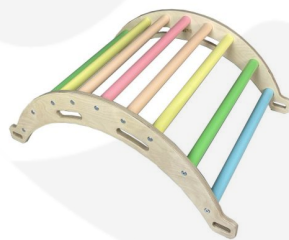

NURSERY CLIMBING SET PASTEL RAINBOW

SKU: LPKSSET-N1-PR

£483.33 Excl. VAT

- **Independently tested & Conforms to UK and EU Toy Standards & Regulations EN71**
- Nursery size for children of all ages particularly great for 3-4yrs
- Pastel Rainbow
- Nursery Pikler Inspired Climbing Set - develops children's motor skills, balance & confidence
- Robust manufacture - for everyday use
- Modular design - build endless possibilities

GALLERY IMAGES

NURSERY PIKLER INSPIRED CLIMBING SET PASTEL RAINBOW

We manufacture our Nursery Pikler Inspired Climbing Set Pastel Rainbow from premium sustainable Birch Ply. It is part of the [Ligneus PLAY range](#) of products and so you can be assured of its quality. Birch Plywood offers an incredibly durable, robust product whilst maintaining a beautifully natural look and feel. We paint the rungs a Pastel Rainbow range.

Unlike other Pikler Inspired sets on the market this uses 35mm Pine dowels for the rungs. These larger diameters offer a more secure and comfy grip even for the tiniest hands and fingers.

Independently Tested - Nursery Climbing Set Pastel Rainbow

Easily Folded Away

The triangle is designed to easily fold away. This is done using the quick release handles on each of the shorter legs to allow the legs to pivot closed.

Childhood development

The Pastel Rainbow Pikler Inspired Triangle range is considered an essential tool in childhood development. A food safe lacquer offers a natural look and an easy clean finish. It has been designed to encourage the development of a child's agility and reaction skills. They will learn to stand, slide & climb to vanquish fears at their own pace. It instinctively emboldens and develops strength and stability. Watch them evolve in front of your eyes as their confidence pushes them to new heights. Literally!