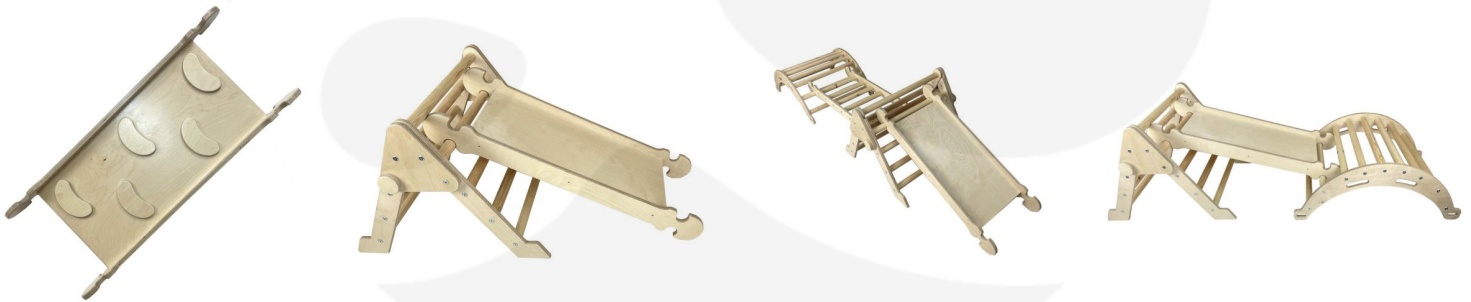

## NURSERY CLIMB N SLIDE

**SKU:** LPKCS-N1-NAT

**£100.00 Excl. VAT**

- **Independently tested & Conforms to UK and EU Toy Standards & Regulations EN71**
- Junior size for children of all ages particularly great for 4-10yrs
- Climb and Slide Pikler Inspired - develops children's motor skills, balance & confidence
- Robust manufacture - for everyday use
- Modular design - build endless possibilities

## NURSERY PIKLER INSPIRED CLIMB N SLIDE

We manufacture our Nursery Pikler Inspired Climb n Slide from lacquered premium sustainable Birch Ply. It is part of the [Ligneus PLAY range](#) of products and so assuring you of its quality. Birch Plywood offers an incredibly durable, robust product whilst maintaining a beautifully natural look and feel. A food safe lacquer offers a natural look and an easy clean finish.

The slide section measures 700mm long.

The Nursery Climb n Slide is double sided with a smooth slide finish on one side and kidney bean shaped climbing holds on the other. Watch them evolve in front of your eyes as their confidence pushes them to new heights. Literally!

The modular make up means all the other parts work seamlessly together. Assault courses, labyrinths, castles....you really are only limited by your imagination.

- Independently Tested
- Suitable for the youngest of climbers
- Food safe lacquer offers a safe and easy clean finish
- Tested in excess of 100Kg
- Made in the UK