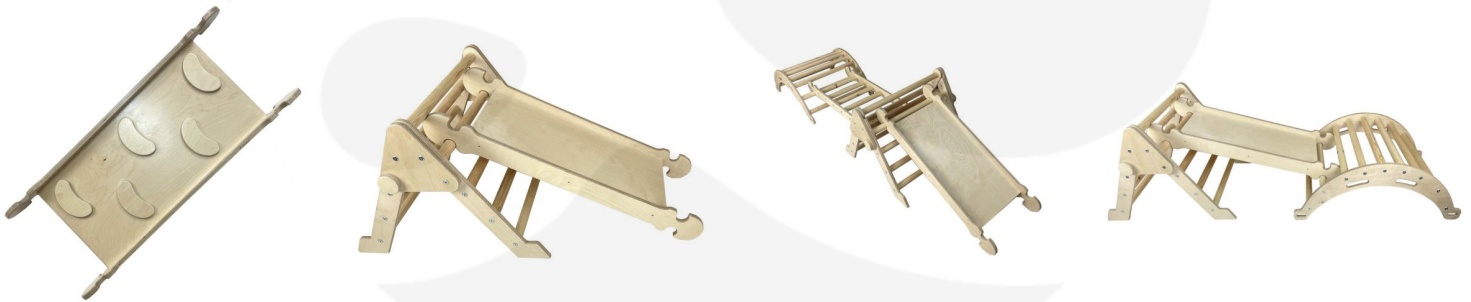

NURSERY CLIMB N SLIDE

SKU: LPKCS-N1-NAT

£100.00 Excl. VAT

- **Independently tested & Conforms to UK and EU Toy Standards & Regulations EN71**
- Junior size for children of all ages particularly great for 4-10yrs
- Climb and Slide Pikler Inspired - develops children's motor skills, balance & confidence
- Robust manufacture - for everyday use
- Modular design - build endless possibilities

GALLERY IMAGES

NURSERY PIKLER INSPIRED CLIMB N SLIDE

We manufacture our Nursery Pikler Inspired Climb n Slide from lacquered premium sustainable Birch Ply. It is part of the [Ligneus PLAY range](#) of products and so assuring you of its quality. Birch Plywood offers an incredibly durable, robust product whilst maintaining a beautifully natural look and feel. A food safe lacquer offers a natural look and an easy clean finish.

Independently Tested Nursery Pikler Inspired Climb n Slide

Our Nursery Pikler Inspired Climb & Slide has been independently tested and conforms to:

- UK Toys (Safety) Regulations 2011. EN71-1:2014+A1:2018; EN71-2:2020; EN71-3:2019+A1:2021
- 2009/48/EC OF THE EUROPEAN PARLIAMENT AND OF THE COUNCIL on the safety of toys European Toy Standards & Regulations EN71 Parts 1,2 3 & 8

The slide section measures 700mm long.

The Nursery Climb n Slide is double sided with a smooth slide finish on one side and kidney bean shaped climbing holds on the other. Watch them evolve in front of your eyes as their confidence pushes them to new heights. Literally!