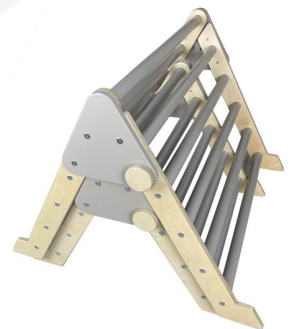

## NURSERY TRIANGLE GREY

**SKU:** LPKTRI-N1-GG

**£160.00 Excl. VAT**

- **Independently tested & Conforms to UK and EU Toy Standards & Regulations EN71**
- Nursery size for children of all ages particularly great for 3mths-4yrs
- Two tone Gretton Grey - a beautiful stylish look
- Pikler inspired Climbing Triangle - develops children's motor skills, balance & confidence
- Foldable design - easily stowed away
- Robust manufacture - for everyday use
- Modular design - build endless possibilities

## **NURSERY PIKLER INSPIRED CLIMBING TRIANGLE GRETTON GREY**

We manufacture our Nursery Climbing Triangle Gretton Grey from lacquered premium sustainable Birch Ply. It is part of the [Ligneus PLAY range](#) of products and so assuring you of its quality. Birch Plywood offers an incredibly durable, robust product whilst maintaining a beautifully natural look and feel. We paint the rungs with our popular Cotswold Gretton Grey which creates a beautiful two tone look.

Unlike other Pikler Inspired Triangles on the market this uses 35mm Pine dowels for the rungs. These larger diameters offer a more secure and comfy grip even for little hands and fingers. The Nursery Pikler Inspired Triangle stands circa 520mm high.

### **Easily Folded Away**

The triangle is designed to easily fold flat for stowing away. This is done using the quick release handles on each of the shorter legs allowing the legs to pivot closed.