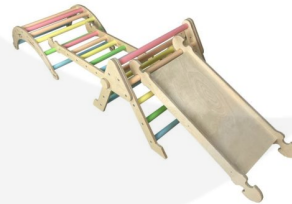

NURSERY TRIANGLE PASTEL RAINBOW

SKU: LPKTRI-N1-PR

£170.00 Excl. VAT

- **Independently tested & Conforms to UK and EU Toy Standards & Regulations EN71**
- Nursery size for children of all ages particularly great for 3mths-4yrs
- Jolly rainbow pastel spectrum - ideal for the children
- Pikler inspired Climbing Triangle - develops children's motor skills, balance & confidence
- Foldable design - easily stowed away
- Robust manufacture - for everyday use
- Modular design - build endless possibilities

GALLERY IMAGES

NURSERY PIKLER INSPIRED CLIMBING TRIANGLE PASTEL RAINBOW

We manufacture our Nursery Climbing Triangle Pastel Rainbow from lacquered premium sustainable Birch Ply. It is part of the [Ligneus PLAY range](#) of products and so assuring you of its quality. Birch Plywood offers an incredibly durable, robust product whilst maintaining a beautifully natural look and feel. We paint the rungs in a very jolly Pastel Rainbow spectrum - the children love rainbows.

Unlike other Pikler Inspired Triangles on the market this uses 35mm Pine dowels for the rungs. These larger diameters offer a more secure and comfy grip even for little hands and fingers. The Nursery Pikler Inspired Triangle stands circa 520mm high.

Easily Folded Away

The triangle is designed to easily fold for stowing away. This is done using the quick release handles on each of the shorter legs allowing the legs to pivot closed.

Childhood development