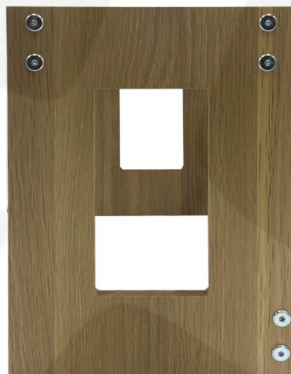

**OAK BEVERAGE DISPLAY STAND
443X234X320**

SKU: DUOAK448234320NAT

£155.09 Excl. VAT

- Drop side - ease of access
- Beautiful Oak - classic finish
- Elevated - greater visibility
- Sustainable sources - great ecological credentials

GALLERY IMAGES

OAK BEVERAGE DISPLAY STAND 443X234X320

The Oak Beverage Display Stand 443x234x320 is a great multi-functional riser. It works incredibly well by itself but comes into its own when combining with the [Oak Curved Drop Front Tray 423x333x70](#). In this way it forms the very popular [Oak Beverage Station 448x336x320](#).

It has a drop front along one side for ease of access. This also allows taps from juice and beverage dispensers to sit over the edge. We manufacture the beverage stand from sustainable Oak. Finished in a food grade lacquer this is a very attractive riser display stand.

ADDITIONAL INFORMATION

Dimensions	443 × 234 × 320 mm
Wood	Oak
Finish	Lacquered
Colour	Natural