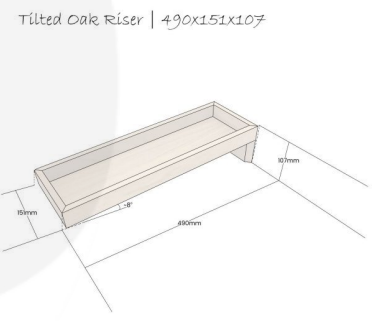

OAK CAKE & SANDWICH TILTED RISER 490X150X109

SKU: BXOAK-S8-48015040LAC

£50.42 Excl. VAT

- Tilted to 8° - ideally angled for customer viewing
- Solid oak - beautiful look and feel
- Heavy design - very stable

GALLERY IMAGES

OAK CAKE & SANDWICH TILTED RISER 490X150X109

This Oak Cake & Sandwich Tilted Riser 490x150x109 offers a beautiful display option for cakes, buns and sandwiches. With the rear leg lifting the riser to about 8° it presents its contents perfectly to perusing customers.

Made in solid 13mm oak and finished in a food grade lacquer beautifully enhancing the oak grain. If you're after a sandwich display stand then look no further.

This one of 4 in the range:

- Oak Tilted Riser 490x300x109
- Oak Tilted Riser 490x150x109 (this one)
- Oak Tilted Riser 250x300x75
- Oak Tilted Riser 250x150x75

ADDITIONAL INFORMATION

Weight	0.83 kg
Dimensions	480 × 150 × 110 mm
Wood	Oak
Finish	Lacquered
Colour	Natural