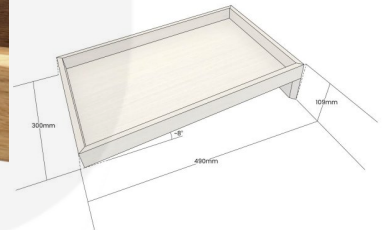

Tilted Oak Riser | 490x300x109