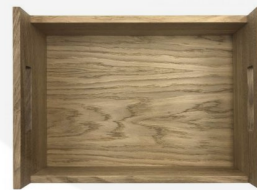

OAK TRAY WITH RAISED INTEGRATED HANDLES 425X310X128

SKU: BXOAKRH425310128LAC

£79.54 Excl. VAT

- Highest quality finish - for high end presentation
- Solid oak - very robust for continuous use
- Lacquered finish - protecting the oak
- Integrated handles - for easy carry

GALLERY IMAGES

Oak Tray with Integrated Raised Handles | 425x310x128

All measurements are external unless otherwise stated

OAK TRAY WITH RAISED INTEGRATED HANDLES 425X310X128

The Oak Tray with Raised Integrated handles 425x310x128 is high quality stand alone sturdy oak tray. It is also one of a set of two. The other one is larger and this one sits inside it:

[Oak Tray with Raised Integrated handles 580x360x128](#)

The raised integrated handles allow for an easier carry and less interference with the trays contents.

We build these trays from 12mm sustainable oak so this is not only a beautiful but very robust product. It is beautifully finished in a food grade lacquer.

ADDITIONAL INFORMATION

Weight	1.89 kg
Dimensions	425 × 310 × 128 mm
Wood	Oak
Finish	Lacquered
Range	Vedere
Colour	Natural