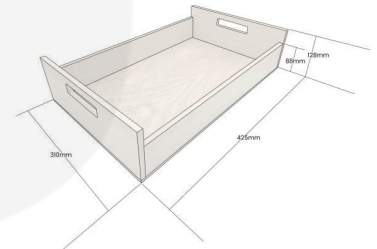

OAK TRAY WITH RAISED INTEGRATED HANDLES 425X310X128

SKU: BXOAKRH425310128LAC

£79.54 Excl. VAT

- Highest quality finish - for high end presentation
- Solid oak - very robust for continuous use
- Lacquered finish - protecting the oak
- Integrated handles - for easy carry

GALLERY IMAGES

Oak Tray with Integrated Raised Handles | 425x310x128

All measurements are external unless otherwise stated

OAK TRAY WITH RAISED INTEGRATED HANDLES 425X310X128

The Oak Tray with Raised Integrated handles 425x310x128 is high quality stand alone sturdy oak tray. It is also one of a set of two. The other one is larger and this one sits inside it:

[Oak Tray with Raised Integrated handles 580x360x128](#)

The raised integrated handles allow for an easier carry and less interference with the trays contents.

We build these trays from 12mm sustainable oak so this is not only a beautiful but very robust product. It is beautifully finished in a food grade lacquer.

ADDITIONAL INFORMATION

Weight	1.89 kg
Dimensions	425 × 310 × 128 mm
Wood	Oak
Finish	Lacquered
Range	Vedere
Colour	Natural