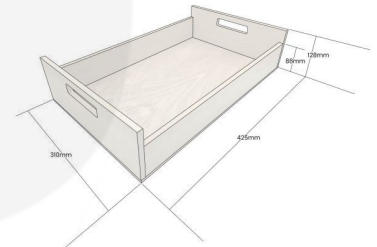

OAK TRAY WITH RAISED INTEGRATED HANDLES 425X310X128

SKU: BXOAKRH425310128LAC

£79.54 Excl. VAT

- Highest quality finish - for high end presentation
- Solid oak - very robust for continuous use
- Lacquered finish - protecting the oak
- Integrated handles - for easy carry

GALLERY IMAGES

Oak Tray with Integrated Raised Handles | 425x310x128

All measurements are external unless otherwise stated

OAK TRAY WITH RAISED INTEGRATED HANDLES 425X310X128

The Oak Tray with Raised Integrated handles 425x310x128 is high quality stand alone sturdy oak tray. It is also one of a set of two. The other one is larger and this one sits inside it:

[Oak Tray with Raised Integrated handles 580x360x128](#)

The raised integrated handles allow for an easier carry and less interference with the trays contents.

We build these trays from 12mm sustainable oak so this is not only a beautiful but very robust product. It is beautifully finished in a food grade lacquer.

ADDITIONAL INFORMATION

Weight	1.89 kg
Dimensions	425 × 310 × 128 mm
Wood	Oak
Finish	Lacquered
Range	Vedere
Colour	Natural