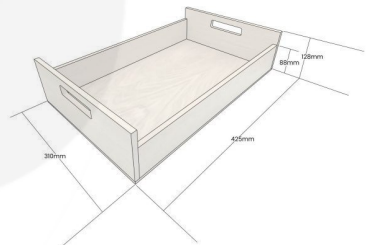

**ORANGE COLOUR BURST OAK TRAY
WITH RAISED INTEGRATED HANDLES
425X310X128**

SKU: B XOAKRH425310128NAT-ORA

£87.45 Excl. VAT

- Highest quality finish - for high end presentation
- Solid oak - very robust for continuous use
- Colour Burst - eye catching two tone colours
- Lacquered finish - protecting the oak
- Integrated handles - for easy carry

GALLERY IMAGES

Oak Tray with Integrated Raised Handles | 425x310x128