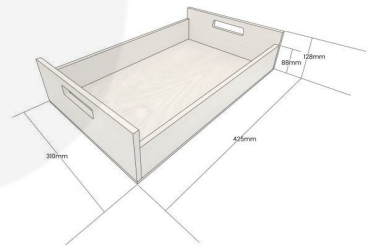

**ORANGE COLOUR BURST OAK TRAY
WITH RAISED INTEGRATED HANDLES
425X310X128**

SKU: B XOAKRH425310128NAT-ORA

£87.45 Excl. VAT

- Highest quality finish - for high end presentation
- Solid oak - very robust for continuous use
- Colour Burst - eye catching two tone colours
- Lacquered finish - protecting the oak
- Integrated handles - for easy carry

GALLERY IMAGES

Oak Tray with Integrated Raised Handles | 425x310x128

All measurements are external unless otherwise stated

ORANGE COLOUR BURST OAK TRAY WITH RAISED INTEGRATED HANDLES 425X310X128

The Orange Colour Burst Oak Tray with Raised Integrated handles 425x310x128 is high quality stand alone sturdy oak tray. It is also one of a set of two, two tone Orange trays. The other one is larger and this one sits within it:

[Orange Colour Burst Oak Tray with Raised Integrated handles 580x360x128](#)

The raised integrated handles allow for an easier carry and less interference with the trays contents.

We build these trays from 12mm sustainable oak so this is not only a beautiful but very robust product. It is beautifully finished in a food grade lacquer on the exterior with a wide range of colours on the inside.

ADDITIONAL INFORMATION

Weight	1.89 kg
Dimensions	425 × 310 × 128 mm
Wood	Oak
Finish	Painted, Lacquered
Range	Colour Burst™
Colour	Orange
Options & Features	Two Tone
Compartments	1 Compartment