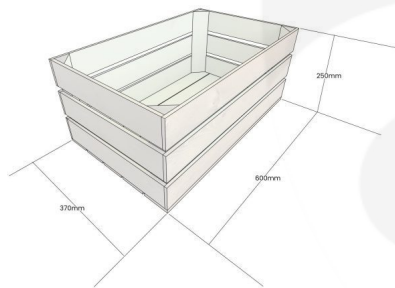

### GALLERY IMAGES

Crate 600x370x250

Stacker Crate Detail

## ORANGE CRATE 600X370X250

This colourful Orange painted Crate 600x370x250 is available in a range of colours and 2 further sizes\*. You can add practicality and colourful style to your kitchen, office or bedroom. You can use them as smart storage solutions, book cases, shelves for clothes and even shop displays. With a brilliant colourful look they complement a colourful and jolly design.

The 2 other sizes are:

- [Small Orange - 300mm x 370mm x 250mm](#)
- [Medium Orange - 500mm x 370mm x 250mm](#)

\* bespoke sizing is available - [contact us](#) for more information

## Painted Stacker Crates 600x370x250

Our standard 600x370x250 Orange Painted Crates, like all our crates, are stackable. We do, however, offer an **interlocking** option for a more supported stack. If you are regularly stacking your crates 3+ high then we would certainly recommend this option.