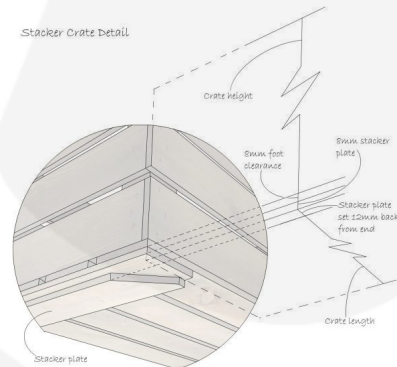

GALLERY IMAGES

Crate 600x370x250

Stacker Crate Detail

ORANGE CRATE 600X370X250

This colourful Orange painted Crate 600x370x250 is available in a range of colours and 2 further sizes*. You can add practicality and colourful style to your kitchen, office or bedroom. You can use them as smart storage solutions, book cases, shelves for clothes and even shop displays. With a brilliant colourful look they complement a colourful and jolly design.

The 2 other sizes are:

- [Small Orange - 300mm x 370mm x 250mm](#)
- [Medium Orange - 500mm x 370mm x 250mm](#)

* bespoke sizing is available - [contact us](#) for more information

Painted Stacker Crates 600x370x250

Our standard 600x370x250 Orange Painted Crates, like all our crates, are stackable. We do, however, offer an **interlocking** option for a more supported stack. If you are regularly stacking your crates 3+ high then we would certainly recommend this option.

Here's an idea: Stack 2 and add a [crate lid](#) to the top one to create a side table with storage.

For a more rustic crate you may prefer our [Rustic Crate 600x370x250](#) or for ready made displays you may be interested in our [Crate Displays](#).