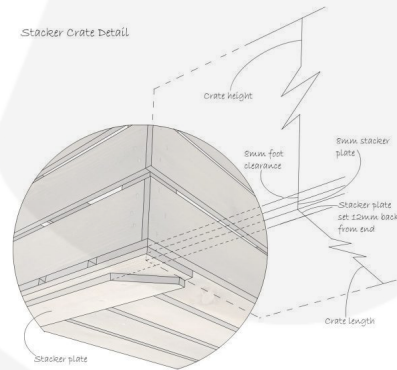

## ORANGE CRATE 600X370X250

This colourful Orange painted Crate 600x370x250 is available in a range of colours and 2 further sizes\*. You can add practicality and colourful style to your kitchen, office or bedroom. You can use them as smart storage solutions, book cases, shelves for clothes and even shop displays. With a brilliant colourful look they complement a colourful and jolly design.

## Painted Stacker Crates 600x370x250

Our standard 600x370x250 Orange Painted Crates, like all our crates, are stackable. We do, however, offer an **interlocking** option for a more supported stack. If you are regularly stacking your crates 3+ high then we would certainly recommend this option.