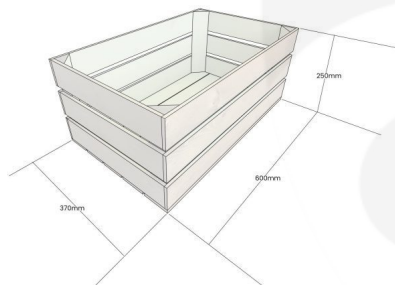

GALLERY IMAGES

Crate 600x370x250

Stacker Crate Detail

ORANGE CRATE 600X370X250

This colourful Orange painted Crate 600x370x250 is available in a range of colours and 2 further sizes*. You can add practicality and colourful style to your kitchen, office or bedroom. You can use them as smart storage solutions, book cases, shelves for clothes and even shop displays. With a brilliant colourful look they complement a colourful and jolly design.

The 2 other sizes are:

- [Small Orange - 300mm x 370mm x 250mm](#)
- [Medium Orange - 500mm x 370mm x 250mm](#)

* bespoke sizing is available - [contact us](#) for more information

Painted Stacker Crates 600x370x250

Our standard 600x370x250 Orange Painted Crates, like all our crates, are stackable. We do, however, offer an **interlocking** option for a more supported stack. If you are regularly stacking your crates 3+ high then we would certainly recommend this option.

Here's an idea: Stack 2 and add a [crate lid](#) to the top one to create a side table with storage.

For a more rustic crate you may prefer our [Rustic Crate 600x370x250](#) or for ready made displays you may be interested in our [Crate Displays](#).