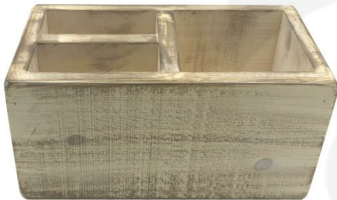

**PAINSWICK SCORCHED 3
COMPARTMENT CUTLERY &
CONDIMENT HOLDER 290X160X140**

SKU: BXPIN290160140WSCH-LAC
£32.82 Excl. VAT

- Multi functional - for condiments & other table accessories
 - Lacquered finish for extra protection
 - Painswick Scorched Range - part of the Cotswold Collections
-

GALLERY IMAGES

PAINSWICK SCORCHED 3 COMPARTMENT CUTLERY & CONDIMENT HOLDER 290X160X140

This Painswick Scorched 3 Compartment Cutlery & Condiment Holder 290x160x140 is part of our Painswick Scorched Range. It is a very attractive and functional condiment holder. Rectangular in design with 3 compartments this holder is incredibly versatile.

The Painswick Scorched is natural in colour with a scorched finish and coated with a food grade lacquer to offer greater protection.

ADDITIONAL INFORMATION

| | |
|-------------------------------|---------------------------------|
| Dimensions | 290 × 160 × 140 mm |
| Wood | Pine |
| Finish | Rough Sawn, Scorched, Lacquered |
| Range | Painswick |
| Colour | Natural |
| Options & Features | Scorched |