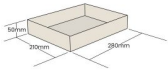

PAINTED BIRCH PLY BOX 280X210X50

SKU: BXPLY28021050 "XXX"

From £31.19 Excl. VAT

- Mitred corners - clean lines
- High finish standard - very smooth
- Birch ply - strong and robust
- Great range of colours - match your style

Box 08012151550

All measurements are in mm

280mm

210mm

280mm

210mm

280mm

210mm

PAINTED BIRCH PLY BOX 280X210X50

This classic Painted Birch Ply Box 280x210x50 is ideal as a merchandise display. It is also great as a general desk or kitchen tidy and its range of stains offer flexibility for your design style. It is available in a range of standard sizes.

ADDITIONAL INFORMATION

Dimensions	280 × 210 × 50 mm
Colour	Amberley Grey, Black, Burleigh Cream, Cherington Pink, Frampton Green, Gretton Grey, Kingscote Blue, Nailsworth Blue, Orange, Pink, Sherston Claret, Tetbury Green, Turquoise, White, Yellow
Wood	Plywood
Handle	None
Compartments	1 Compartment