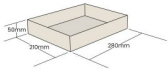

PAINTED BIRCH PLY BOX 280X210X50

SKU: BXPLY28021050 "XXX"

From £31.19 Excl. VAT

- Mitred corners - clean lines
- High finish standard - very smooth
- Birch ply - strong and robust
- Great range of colours - match your style

Box 0280225050

All measurements are in mm

280mm

210mm

280mm

210mm

280mm

210mm

PAINTED BIRCH PLY BOX 280X210X50

This classic Painted Birch Ply Box 280x210x50 is ideal as a merchandise display. It is also great as a general desk or kitchen tidy and its range of stains offer flexibility for your design style. It is available in a range of standard sizes.

ADDITIONAL INFORMATION

Dimensions

280 × 210 × 50 mm

Colour

Amberley Grey, Black, Burleigh Cream, Cherington Pink, Frampton Green, Gretton Grey, Kingscote Blue, Nailsworth Blue, Orange, Pink, Sherston Claret, Tetbury Green, Turquoise, White, Yellow