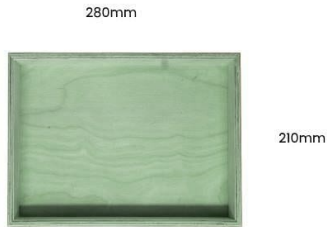

PAINTED BIRCH PLY BOX 280X210X50

SKU: BXPLY28021050 "XXX"

From £31.19 Excl. VAT

- Mitred corners - clean lines
- High finish standard - very smooth
- Birch ply - strong and robust
- Great range of colours - match your style

VARIATIONS

Amberley Grey
Burleigh Cream
Cherington Pink
Frampton Green
Kingscote Blue
Yellow
Nailsworth Blue
Orange
Pink
Sherston Claret
Tetbury Green
Turquoise
Black
Gretton Grey
White

Colour

GALLERY IMAGES

PAINTED BIRCH PLY BOX 280X210X50

This classic Painted Birch Ply Box 280x210x50 is ideal as a merchandise display. It is also great as a general desk or kitchen tidy and its range of stains offer flexibility for your design style. It is available in a range of standard sizes.

ADDITIONAL INFORMATION

Dimensions

280 × 210 × 50 mm

Colour

Amberley Grey, Black, Burleigh Cream, Cherington Pink, Frampton Green, Gretton Grey, Kingscote Blue, Nailsworth Blue, Orange, Pink, Sherston Claret, Tetbury Green, Turquoise, White, Yellow