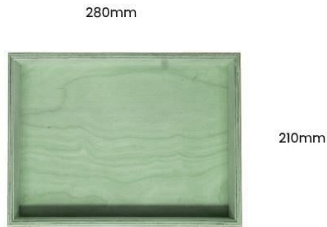

PAINTED BIRCH PLY BOX 280X210X50

SKU: BXPLY28021050 "XXX"

From £31.19 Excl. VAT

- Mitred corners - clean lines
- High finish standard - very smooth
- Birch ply - strong and robust
- Great range of colours - match your style

VARIATIONS

Amberley Grey
Burleigh Cream
Cherington Pink
Frampton Green
Kingscote Blue
Yellow
Nailsworth Blue
Orange
Pink
Sherston Claret
Tetbury Green
Turquoise
Black
Gretton Grey
White

Colour

GALLERY IMAGES

Box 08012151550

All measurements are in mm

280mm

210mm

280mm

210mm

280mm

210mm

PAINTED BIRCH PLY BOX 280X210X50

This classic Painted Birch Ply Box 280x210x50 is ideal as a merchandise display. It is also great as a general desk or kitchen tidy and its range of stains offer flexibility for your design style. It is available in a range of standard sizes.