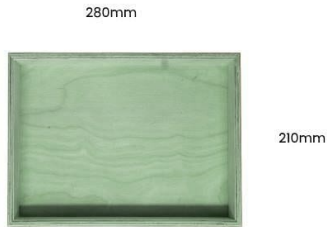

## PAINTED BIRCH PLY BOX 280X210X50

**SKU:** BXPLY28021050 "XXX"

**From £31.19 Excl. VAT**

- Mitred corners - clean lines
- High finish standard - very smooth
- Birch ply - strong and robust
- Great range of colours - match your style

## VARIATIONS

Amberley Grey  
Burleigh Cream  
Cherington Pink  
Frampton Green  
Kingscote Blue  
Yellow  
Nailsworth Blue  
Orange  
Pink  
Sherston Claret  
Tetbury Green  
Turquoise  
Black  
Gretton Grey  
White

## GALLERY IMAGES

Box 0801215150

All measurements are internal

280mm

210mm

280mm

210mm

280mm

### ADDITIONAL INFORMATION

**Dimensions**

280 × 210 × 50 mm

**Colour**

Amberley Grey, Black, Burleigh Cream, Cherington Pink, Frampton Green, Gretton Grey, Kingscote Blue, Nailsworth Blue, Orange, Pink, Sherston Claret, Tetbury Green, Turquoise, White, Yellow