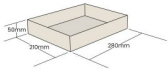

## PAINTED BIRCH PLY BOX 280X210X50

**SKU:** BXPLY28021050 "XXX"

**From £31.19 Excl. VAT**

- Mitred corners - clean lines
- High finish standard - very smooth
- Birch ply - strong and robust
- Great range of colours - match your style

## GALLERY IMAGES

Box 0801215150

All measurements are internal

280mm

210mm

280mm

210mm

280mm

210mm

### ADDITIONAL INFORMATION

**Dimensions**

280 × 210 × 50 mm

**Colour**

Amberley Grey, Black, Burleigh Cream, Cherington Pink, Frampton Green, Gretton Grey, Kingscote Blue, Nailsworth Blue, Orange, Pink, Sherston Claret, Tetbury Green, Turquoise, White, Yellow