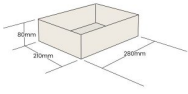

PAINTED BIRCH PLY BOX 280X210X80

SKU: BXPLY28021080 "XXX"

From £36.02 Excl. VAT

- Mitred corners - clean lines
- High finish standard - very smooth
- Birch ply - strong and robust
- range of colours - match your designs

View abstracto

All measurements are external

280mm

20mm

280mm

20mm

280mm

20mm

PAINTED BIRCH PLY BOX 280X210X80

This classic Painted Birch Ply Box 280x210x80 is ideal as a merchandise display. It is also great as a general desk or kitchen tidy and its range of stains offer flexibility for your design style. It is available in a range of standard sizes.

ADDITIONAL INFORMATION

Dimensions	280 × 210 × 80 mm
Colour	Amberley Grey, Black, Burleigh Cream, Cherington Pink, Frampton Green, Gretton Grey, Kingscote Blue, Nailsworth Blue, Orange, Pink, Sherston Claret, Tetbury Green, Turquoise, White, Yellow
Wood	Plywood
Handle	None
Compartments	1 Compartment