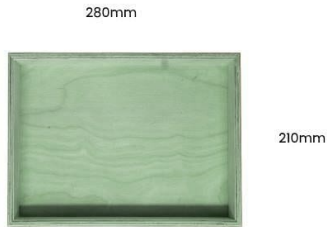

PAINTED BIRCH PLY BOX 280X210X80

SKU: BXPLY28021080 "XXX"

From £36.02 Excl. VAT

- Mitred corners - clean lines
- High finish standard - very smooth
- Birch ply - strong and robust
- range of colours - match your designs

VARIATIONS

Amberley Grey
Burleigh Cream
Cherington Pink
Frampton Green
Kingscote Blue
Yellow
Nailsworth Blue
Orange
Pink
Sherston Claret
Tetbury Green
Turquoise
Black
Gretton Grey
White

Colour

GALLERY IMAGES

View abstracto

All measurements are external

280mm

20mm

280mm

20mm

280mm

20mm

PAINTED BIRCH PLY BOX 280X210X80

This classic Painted Birch Ply Box 280x210x80 is ideal as a merchandise display. It is also great as a general desk or kitchen tidy and its range of stains offer flexibility for your design style. It is available in a range of standard sizes.