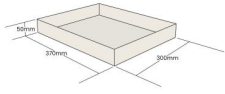

PAINTED BIRCH PLY BOX 300X370X50

SKU: BXPLY30037050 "XXX"

From £33.50 Excl. VAT

- Mitred corners - clean lines
- High finish standard - very smooth
- Birch ply - strong and robust
- Great range of colours - more choice

Box 800x370x50

All measurements external

300mm

300mm

300mm

PAINTED BIRCH PLY BOX 300X370X50

This classic Painted Birch Ply Box 300x370x50 is ideal as a merchandise display. It is also great as a general desk or kitchen tidy and its range of stains offer flexibility for your design style. It is available in a range of standard sizes outlined below. It is available in one other standard size: Natural Birch Ply Box 50mm Deep.

ADDITIONAL INFORMATION

| | |
|---------------------|--|
| Dimensions | 300 × 370 × 50 mm |
| Colour | Amberley Grey, Black, Burleigh Cream, Cherington Pink, Frampton Green, Gretton Grey, Kingscote Blue, Nailsworth Blue, Orange, Pink, Sherston Claret, Tetbury Green, Turquoise, White, Yellow |
| Wood | Plywood |
| Handle | None |
| Compartments | 1 Compartment |