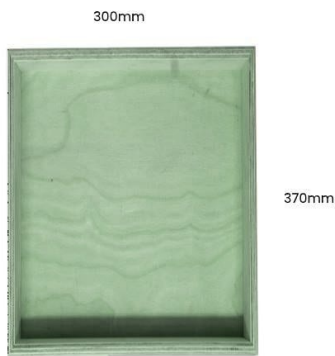

PAINTED BIRCH PLY BOX 300X370X50

SKU: BXPLY30037050 "XXX"

From £33.50 Excl. VAT

- Mitred corners - clean lines
- High finish standard - very smooth
- Birch ply - strong and robust
- Great range of colours - more choice

VARIATIONS

Amberley Grey
Burleigh Cream
Cherington Pink
Frampton Green
Kingscote Blue
Yellow
Nailsworth Blue
Orange
Pink
Sherston Claret
Tetbury Green
Turquoise
Black
Gretton Grey
White

Colour

GALLERY IMAGES

Box 800x370x50

All measurements external

300mm

300mm

300mm

PAINTED BIRCH PLY BOX 300X370X50

This classic Painted Birch Ply Box 300x370x50 is ideal as a merchandise display. It is also great as a general desk or kitchen tidy and its range of stains offer flexibility for your design style. It is available in a range of standard sizes outlined below. It is available in one other standard size: Natural Birch Ply Box 50mm Deep.

ADDITIONAL INFORMATION

| | |
|---------------------|--|
| Dimensions | 300 × 370 × 50 mm |
| Colour | Amberley Grey, Black, Burleigh Cream, Cherington Pink, Frampton Green, Gretton Grey, Kingscote Blue, Nailsworth Blue, Orange, Pink, Sherston Claret, Tetbury Green, Turquoise, White, Yellow |
| Wood | Plywood |
| Handle | None |
| Compartments | 1 Compartment |