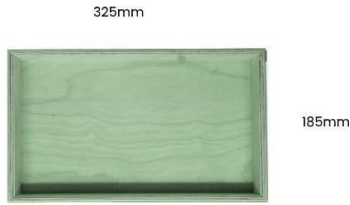

PAINTED BIRCH PLY BOX 325X185X50

SKU: BXPLY32518550 "XXX"

From £33.50 Excl. VAT

- Mitred corners - clean lines
- High finish standard - very smooth
- Birch ply - strong and robust
- great colour selection - to match your style

VARIATIONS

Amberley Grey
Burleigh Cream
Cherington Pink
Frampton Green
Kingscote Blue
Yellow
Nailsworth Blue
Orange
Pink
Sherston Claret
Tetbury Green
Turquoise
Black
Gretton Grey
White

Colour

GALLERY IMAGES

Box 325x185x50

All measurements are in mm.

325mm

185mm

325mm

185mm

325mm

185mm

PAINTED BIRCH PLY BOX 325X185X50

This classic Painted Birch Ply Box 325x185x50 is ideal as a merchandise display. It is also great as a general desk or kitchen tidy and its range of stains offer flexibility for your design style. It is available in a range of standard sizes.