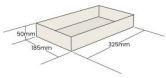

PAINTED BIRCH PLY BOX 325X185X50

SKU: BXPLY32518550 "XXX"

From £33.50 Excl. VAT

- Mitred corners - clean lines
- High finish standard - very smooth
- Birch ply - strong and robust
- great colour selection - to match your style

Box 325x185x50

All measurements are in mm.

325mm

185mm

325mm

185mm

325mm

185mm

PAINTED BIRCH PLY BOX 325X185X50

This classic Painted Birch Ply Box 325x185x50 is ideal as a merchandise display. It is also great as a general desk or kitchen tidy and its range of stains offer flexibility for your design style. It is available in a range of standard sizes.

ADDITIONAL INFORMATION

Dimensions	325 × 185 × 50 mm
Colour	Amberley Grey, Black, Burleigh Cream, Cherington Pink, Frampton Green, Gretton Grey, Kingscote Blue, Nailsworth Blue, Orange, Pink, Sherston Claret, Tetbury Green, Turquoise, White, Yellow
Wood	Plywood
Handle	None
Compartments	1 Compartment