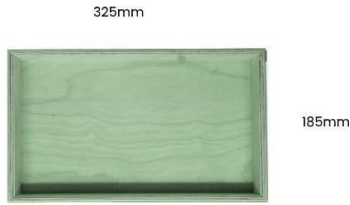

PAINTED BIRCH PLY BOX 325X185X50

SKU: BXPLY32518550 "XXX"

From £33.50 Excl. VAT

- Mitred corners - clean lines
- High finish standard - very smooth
- Birch ply - strong and robust
- great colour selection - to match your style

VARIATIONS

Amberley Grey
Burleigh Cream
Cherington Pink
Frampton Green
Kingscote Blue
Yellow
Nailsworth Blue
Orange
Pink
Sherston Claret
Tetbury Green
Turquoise
Black
Gretton Grey
White

Colour

GALLERY IMAGES

Box 32x18x18cm

All measurements are in mm.

325mm

185mm

325mm

185mm

325mm

185mm

PAINTED BIRCH PLY BOX 325X185X50

This classic Painted Birch Ply Box 325x185x50 is ideal as a merchandise display. It is also great as a general desk or kitchen tidy and its range of stains offer flexibility for your design style. It is available in a range of standard sizes.