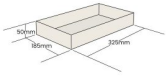

PAINTED BIRCH PLY BOX 325X185X50

SKU: BXPLY32518550 "XXX"

From £33.50 Excl. VAT

- Mitred corners - clean lines
- High finish standard - very smooth
- Birch ply - strong and robust
- great colour selection - to match your style

Box 32x18x18cm

All measurements are in mm.

325mm

185mm

325mm

185mm

325mm

185mm

PAINTED BIRCH PLY BOX 325X185X50

This classic Painted Birch Ply Box 325x185x50 is ideal as a merchandise display. It is also great as a general desk or kitchen tidy and its range of stains offer flexibility for your design style. It is available in a range of standard sizes.