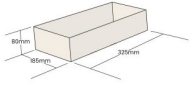

PAINTED BIRCH PLY BOX 325X185X80

SKU: BXPLY32518580 "XXX"

From £33.50 Excl. VAT

- Mitred corners - clean lines
- High finish standard - very smooth
- Birch ply - strong and robust
- Great colour selection - to suit your style

Box 325x185x50

All measurements are external.

325mm

185mm

325mm

185mm

PAINTED BIRCH PLY BOX 325X185X80

This classic Painted Birch Ply Box 325x185x80 is ideal as a merchandise display. It is also great as a general desk or kitchen tidy and its range of stains offer flexibility for your design style. It is available in a range of standard sizes.

The Painted Birch Ply Box has very crisp and clean lines with a higher standard of finish than the rustic box equivalent.

If you have particular size requirements that aren't listed below then please do [contact us](#) for a bespoke design

ADDITIONAL INFORMATION

Dimensions	325 × 185 × 80 mm
Colour	Amberley Grey, Black, Burleigh Cream, Cherington Pink, Frampton Green, Gretton Grey, Kingscote Blue, Nailsworth Blue, Orange, Pink, Sherston Claret, Tetbury Green, Turquoise, White, Yellow
Wood	Plywood
Handle	None
Compartments	1 Compartment