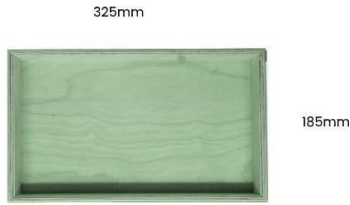

PAINTED BIRCH PLY BOX 325X185X80

SKU: BXPLY32518580 "XXX"

From £33.50 Excl. VAT

- Mitred corners - clean lines
- High finish standard - very smooth
- Birch ply - strong and robust
- Great colour selection - to suit your style

VARIATIONS

Amberley Grey
Burleigh Cream
Cherington Pink
Frampton Green
Kingscote Blue
Yellow
Nailsworth Blue
Orange
Pink
Sherston Claret
Tetbury Green
Turquoise
Black
Gretton Grey
White

Colour

GALLERY IMAGES

Box 325x185x50

All measurements are external.

325mm

185mm

325mm

185mm

PAINTED BIRCH PLY BOX 325X185X80

This classic Painted Birch Ply Box 325x185x80 is ideal as a merchandise display. It is also great as a general desk or kitchen tidy and its range of stains offer flexibility for your design style. It is available in a range of standard sizes.

ADDITIONAL INFORMATION

Dimensions	325 × 185 × 80 mm
Colour	Amberley Grey, Black, Burleigh Cream, Cherington Pink, Frampton Green, Gretton Grey, Kingscote Blue, Nailsworth Blue, Orange, Pink, Sherston Claret, Tetbury Green, Turquoise, White, Yellow
Wood	Plywood
Handle	None
Compartments	1 Compartment