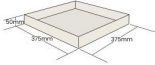

PAINTED BIRCH PLY BOX 375X375X50

SKU: BXPLY37537550 "XXX"

From £34.65 Excl. VAT

- Mitred corners - clean lines
- High finish standard - very smooth
- Birch ply - strong and robust
- Great range of colours - match your designs

Box 375x375x50

All measurements are external.

375mm

375mm

375mm

375mm

375mm

375mm

PAINTED BIRCH PLY BOX 375X375X50

This classic Painted Birch Ply Box 375x375x50 is ideal as a merchandise display. It is also great as a general desk or kitchen tidy and its range of stains offer flexibility for your design style. It is available in a range of standard sizes.

ADDITIONAL INFORMATION

Dimensions	375 × 375 × 50 mm
Colour	Amberley Grey, Black, Burleigh Cream, Cherington Pink, Frampton Green, Gretton Grey, Kingscote Blue, Nailsworth Blue, Orange, Pink, Sherston Claret, Tetbury Green, Turquoise, White, Yellow
Wood	Plywood
Handle	None
Compartments	1 Compartment