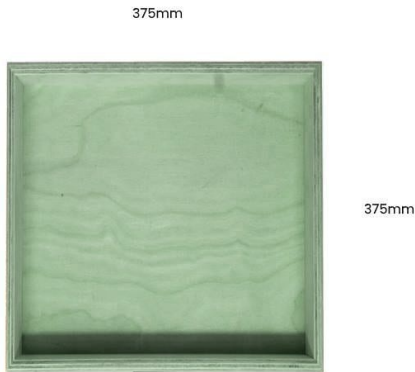

PAINTED BIRCH PLY BOX 375X375X50

SKU: BXPLY37537550 "XXX"

From £34.65 Excl. VAT

- Mitred corners - clean lines
- High finish standard - very smooth
- Birch ply - strong and robust
- Great range of colours - match your designs

Box 375x375x50

All measurements are external.

375mm

375mm

375mm

375mm

375mm

375mm

PAINTED BIRCH PLY BOX 375X375X50

This classic Painted Birch Ply Box 375x375x50 is ideal as a merchandise display. It is also great as a general desk or kitchen tidy and its range of stains offer flexibility for your design style. It is available in a range of standard sizes.

ADDITIONAL INFORMATION

Dimensions	375 × 375 × 50 mm
Colour	Amberley Grey, Black, Burleigh Cream, Cherington Pink, Frampton Green, Gretton Grey, Kingscote Blue, Nailsworth Blue, Orange, Pink, Sherston Claret, Tetbury Green, Turquoise, White, Yellow
Wood	Plywood
Handle	None
Compartments	1 Compartment